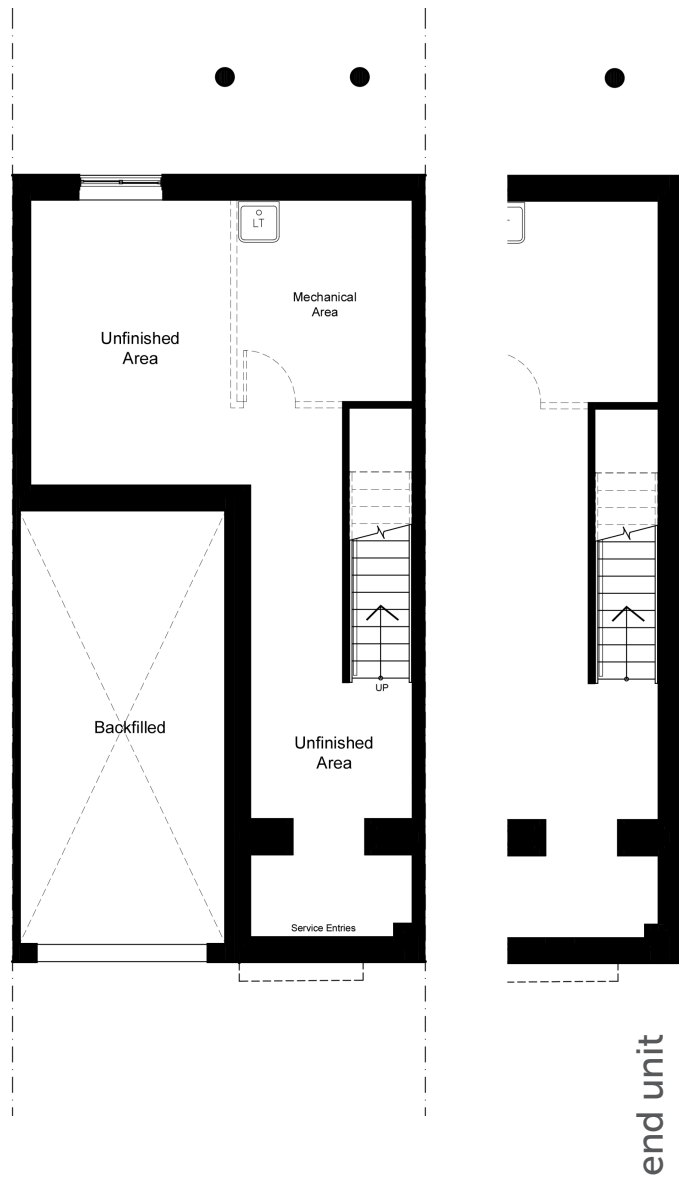

— THE OPAL

3-STOREY TOWNHOMES

1955 SQ.FT. 4 BED 3 BATH

claridgehomes.com

THE OPAL

3-STOREY TOWNHOMES

1955 SQ.FT. 4 BED 3 BATH

basement

ground

second

third