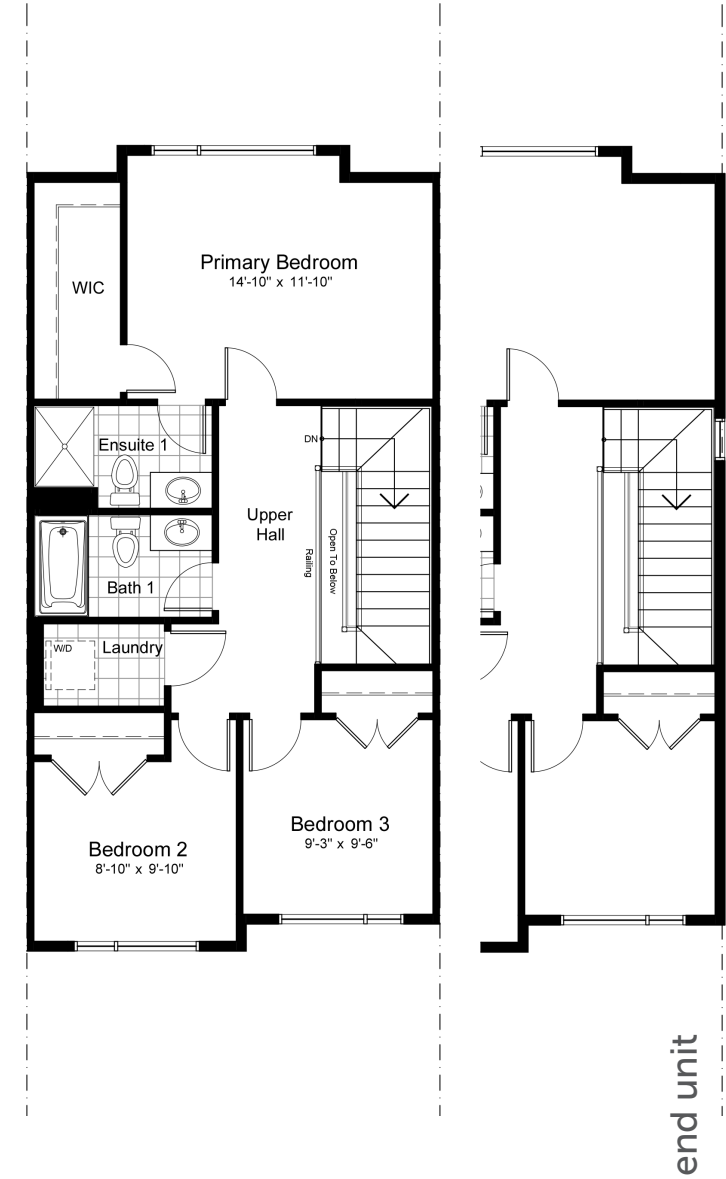

— THE OPAL

3-STOREY TOWNHOMES

1955 SQ.FT. 4 BED 3 BATH

claridgehomes.com

THE OPAL

3-STOREY TOWNHOMES

1955 SQ.FT. 4 BED 3 BATH

basement

ground

second

third