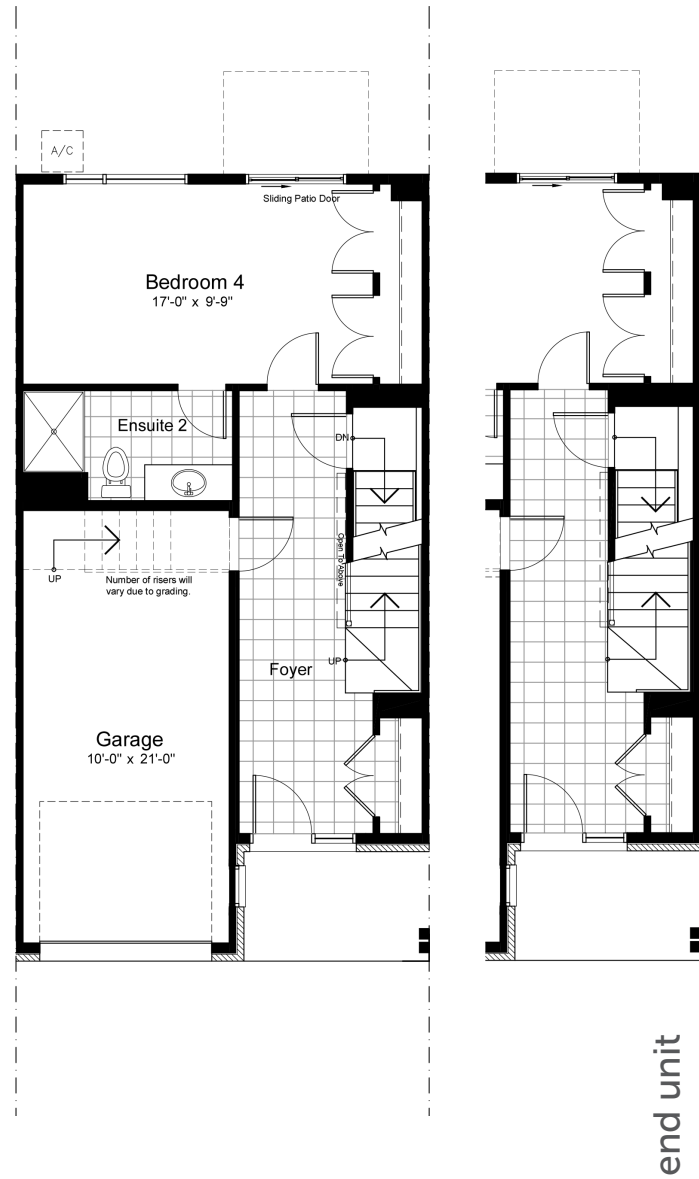

— THE OPAL

3-STOREY TOWNHOMES

1955 SQ.FT. 4 BED 3 BATH

claridgehomes.com

THE OPAL

3-STOREY TOWNHOMES

1955 SQ.FT. 4 BED 3 BATH

basement

ground

second

third