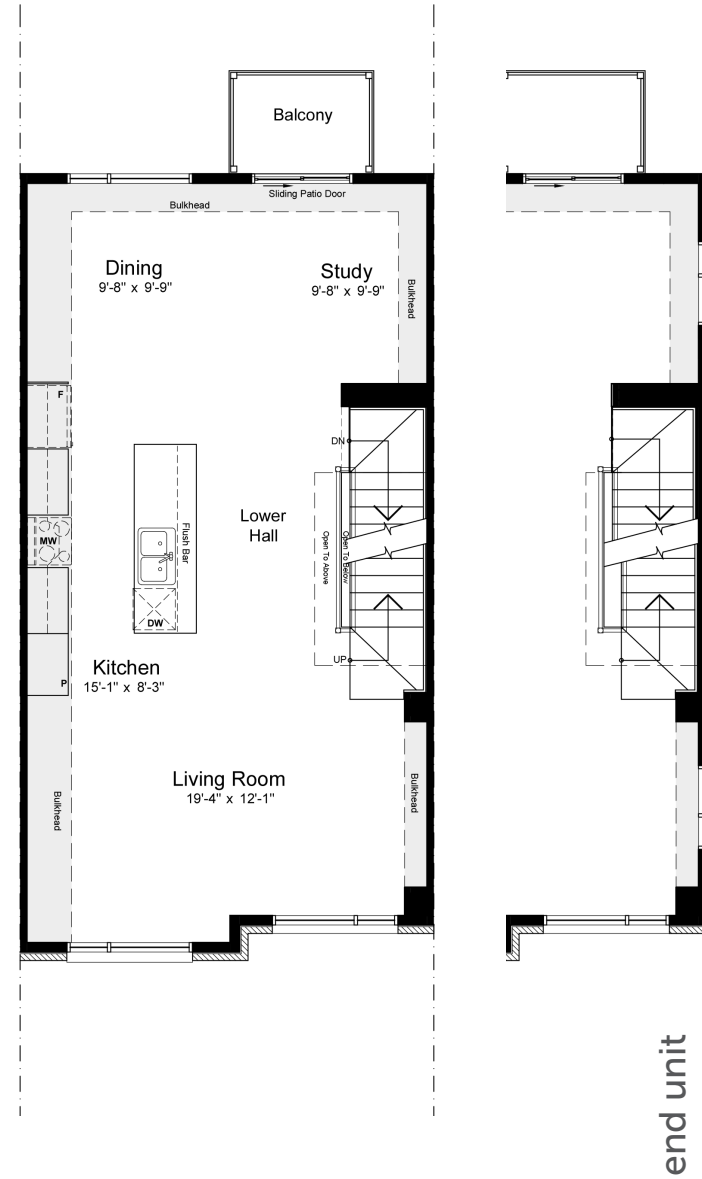

— THE OPAL

3-STOREY TOWNHOMES

1955 SQ.FT. 4 BED 3 BATH

claridgehomes.com

THE OPAL

3-STOREY TOWNHOMES

1955 SQ.FT. 4 BED 3 BATH

basement

ground

second

third