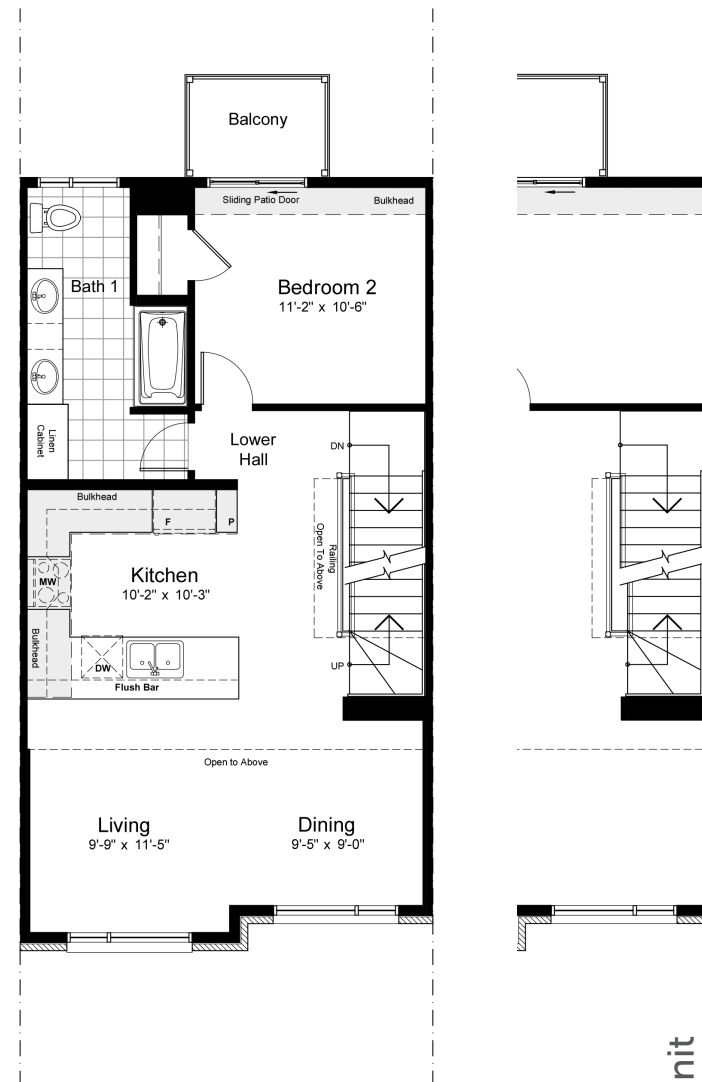

— THE JADE

3-STOREY TOWNHOMES

1775 SQ.FT. 3 BED 3 BATH

claridgehomes.com

THE JADE

1775 SQ.FT. 3 BED 3 BATH

3-STOREY TOWNHOMES

end unit

basement

end unit

ground

end unit

second

end unit

third