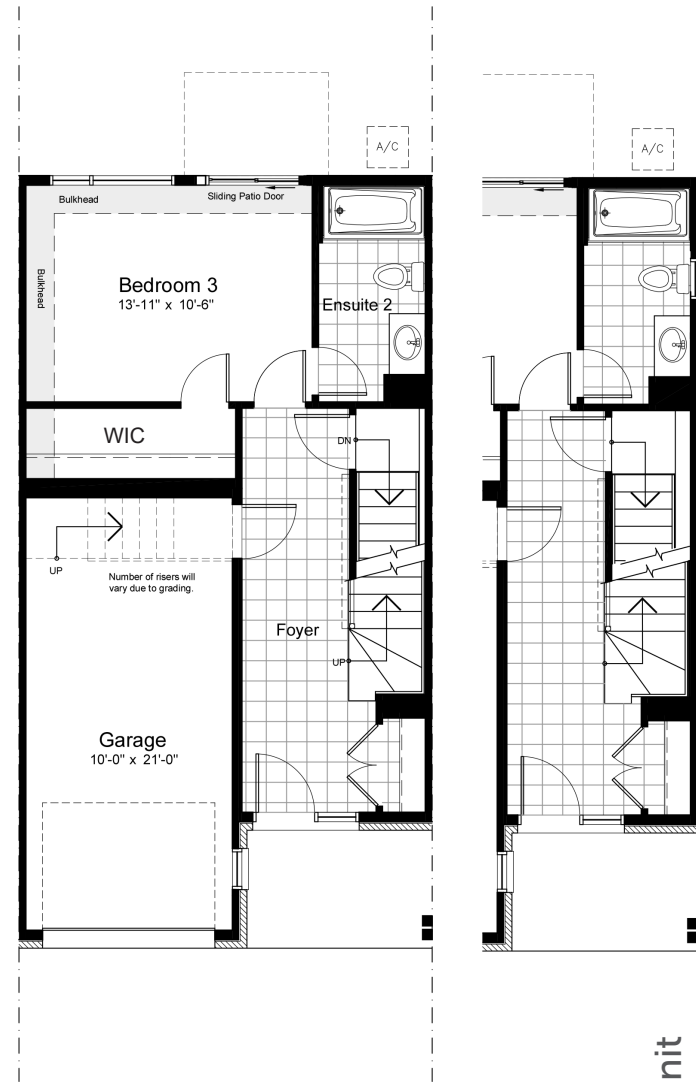

— THE JADE

3-STOREY TOWNHOMES

1775 SQ.FT. 3 BED 3 BATH

claridgehomes.com

THE JADE

1775 SQ.FT. 3 BED 3 BATH

3-STOREY TOWNHOMES

end unit

basement

end unit

ground

end unit

second

end unit

third