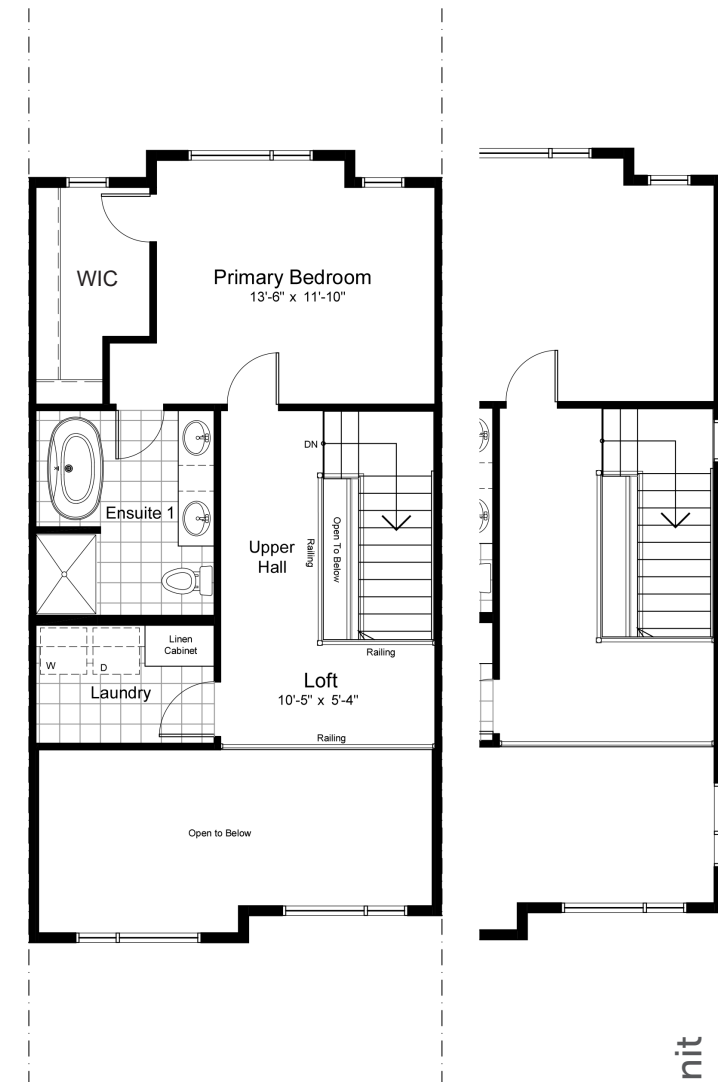

— THE JADE

3-STOREY TOWNHOMES

1775 SQ.FT. 3 BED 3 BATH

claridgehomes.com

THE JADE

1775 SQ.FT. 3 BED 3 BATH

3-STOREY TOWNHOMES

end unit

basement

end unit

ground

end unit

second

end unit

third