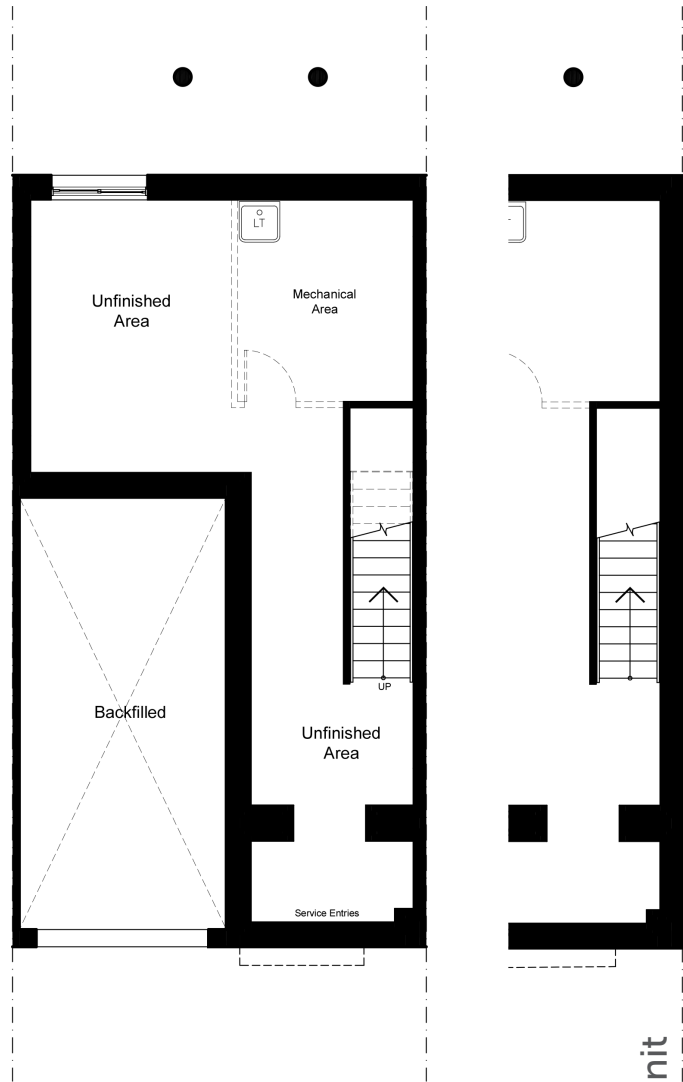

— THE JADE

3-STOREY TOWNHOMES

1775 SQ.FT. 3 BED 3 BATH

claridgehomes.com

THE JADE

1775 SQ.FT. 3 BED 3 BATH

3-STOREY TOWNHOMES

end unit

basement

end unit

ground

end unit

second

end unit

third