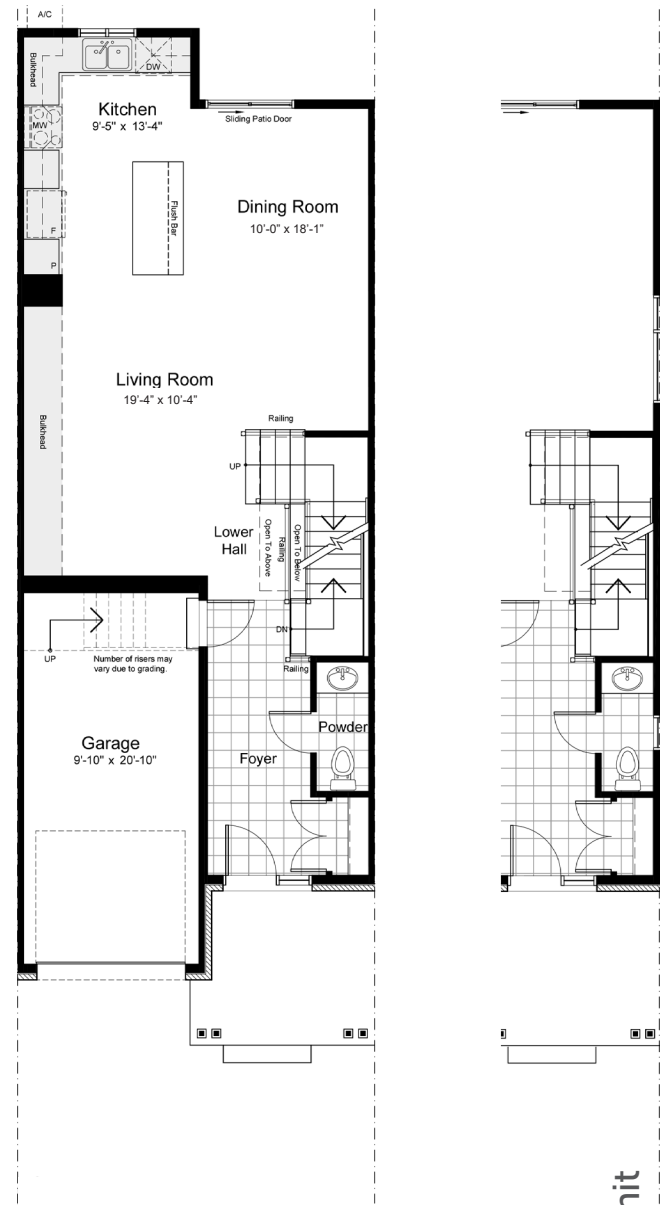

— THE HEMLOCK

TOWNHOMES

1915 SQ.FT. 3 BED 2.5 BATH

INCLUDING 290 SQ.FT. FINISHED BASEMENT

claridgehomes.com

THE HEMLOCK

TOWNHOMES

1915 SQ.FT. 3 BED 2.5 BATH

INCLUDING 290 SQ.FT. FINISHED BASEMENT

OPTIONAL UPGRADE

FINISHED BASEMENT 304 SQ.FT.

end unit

BASEMENT

end unit

GROUND

end unit

SECOND

end unit

FINISHED REC ROOM + BASEMENT BEDROOM