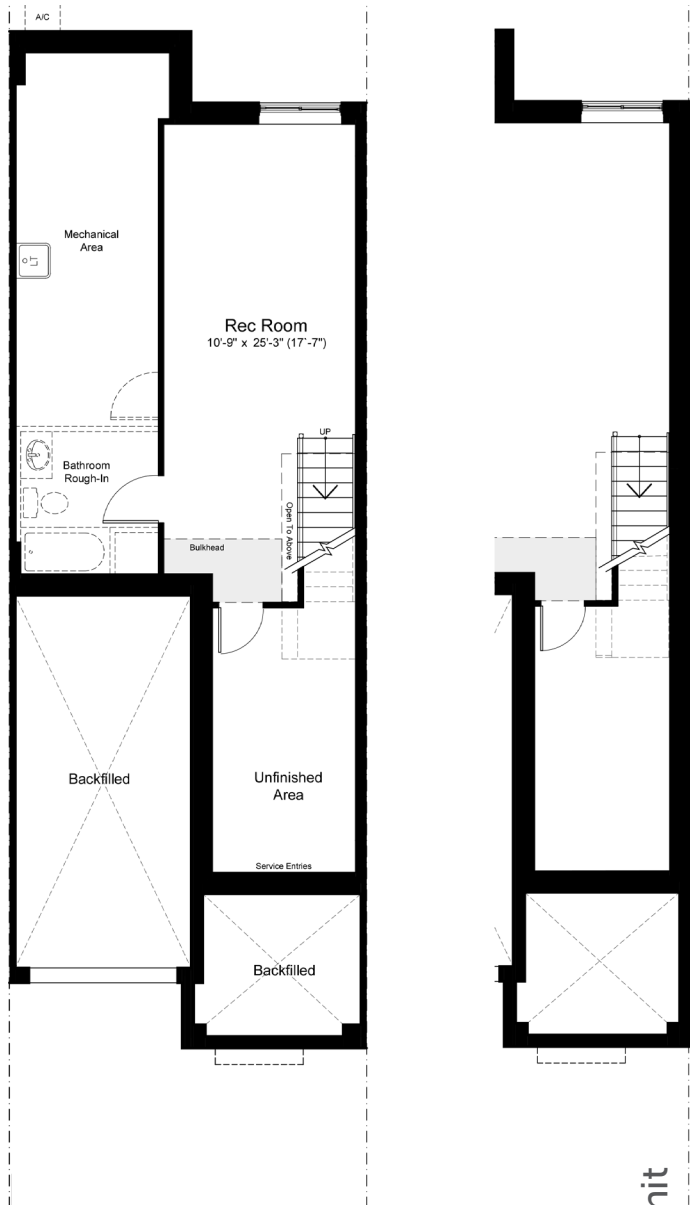

— THE HEMLOCK

TOWNHOMES

1915 SQ.FT. 3 BED 2.5 BATH

INCLUDING 290 SQ.FT. FINISHED BASEMENT

claridgehomes.com

THE HEMLOCK

TOWNHOMES

1915 SQ.FT. 3 BED 2.5 BATH

INCLUDING 290 SQ.FT. FINISHED BASEMENT

OPTIONAL UPGRADE

FINISHED BASEMENT 304 SQ.FT.

end unit

BASEMENT

end unit

GROUND

end unit

SECOND

end unit

FINISHED REC ROOM + BASEMENT BEDROOM