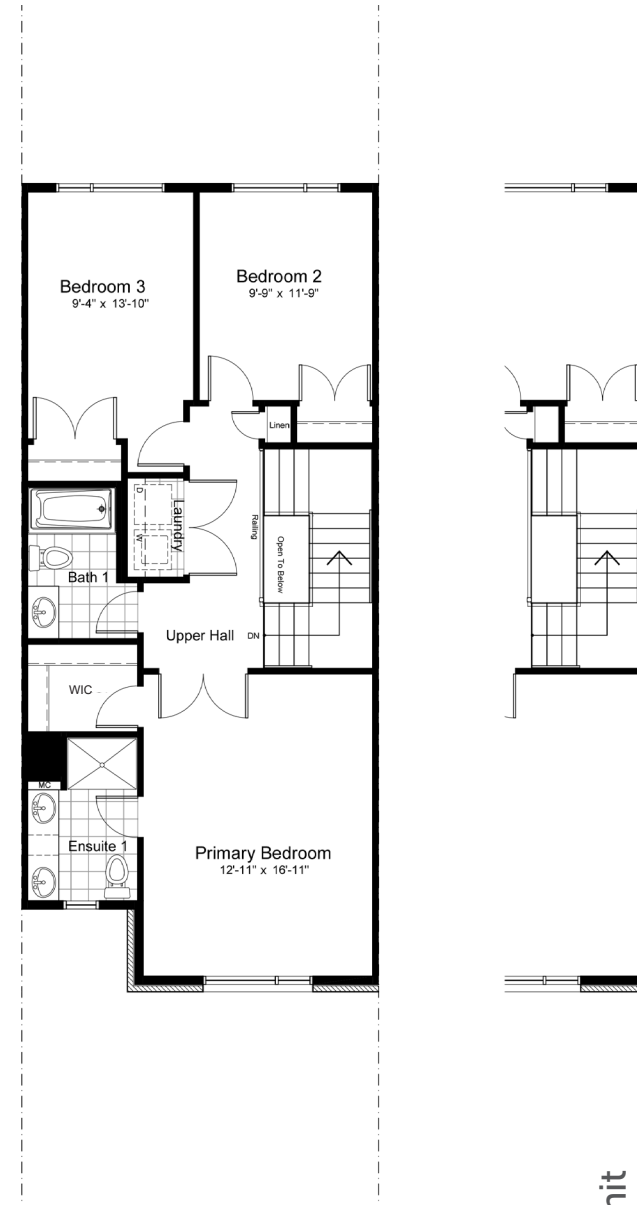

— THE HEMLOCK

TOWNHOMES

1915 SQ.FT. 3 BED 2.5 BATH

INCLUDING 290 SQ.FT. FINISHED BASEMENT

claridgehomes.com

THE HEMLOCK

TOWNHOMES

1915 SQ.FT. 3 BED 2.5 BATH

INCLUDING 290 SQ.FT. FINISHED BASEMENT

OPTIONAL UPGRADE

FINISHED BASEMENT 304 SQ.FT.

end unit

BASEMENT

end unit

GROUND

end unit

SECOND

end unit

FINISHED REC ROOM + BASEMENT BEDROOM