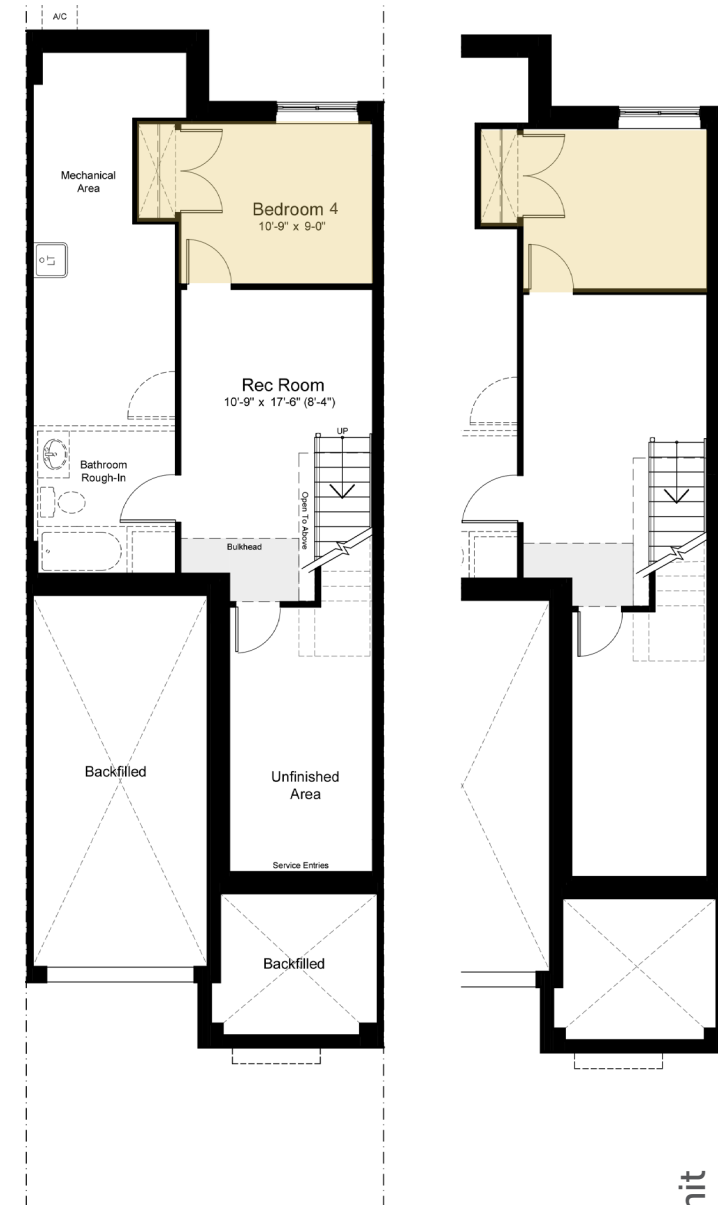

— THE HEMLOCK

TOWNHOMES

1915 SQ.FT. 3 BED 2.5 BATH

INCLUDING 290 SQ.FT. FINISHED BASEMENT

claridgehomes.com

THE HEMLOCK

TOWNHOMES

1915 SQ.FT. 3 BED 2.5 BATH

INCLUDING 290 SQ.FT. FINISHED BASEMENT

OPTIONAL UPGRADE

FINISHED BASEMENT 304 SQ.FT.

end unit

BASEMENT

end unit

GROUND

end unit

SECOND

end unit

FINISHED REC ROOM + BASEMENT BEDROOM