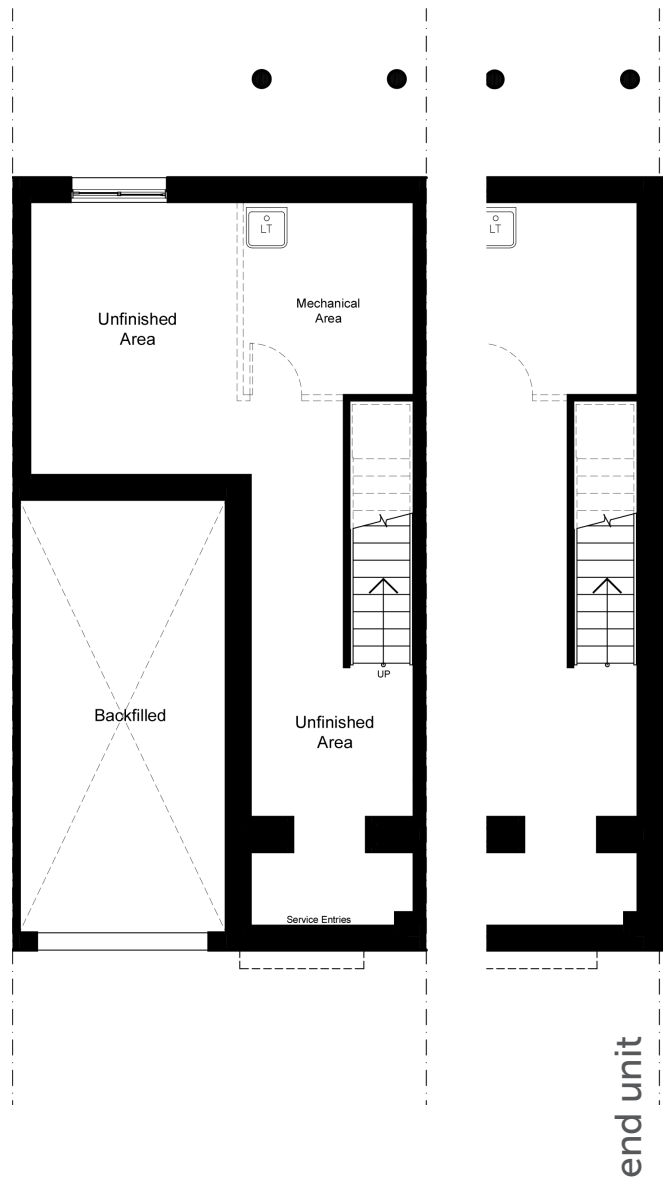

— THE EMERALD

3-STOREY TOWNHOMES

1920 SQ.FT.

3 BED + DEN

2.5 BATH

claridgehomes.com

THE EMERALD

1920 SQ.FT.

3 BED + DEN

2.5 BATH

3-STOREY TOWNHOMES

basement

ground

second

third