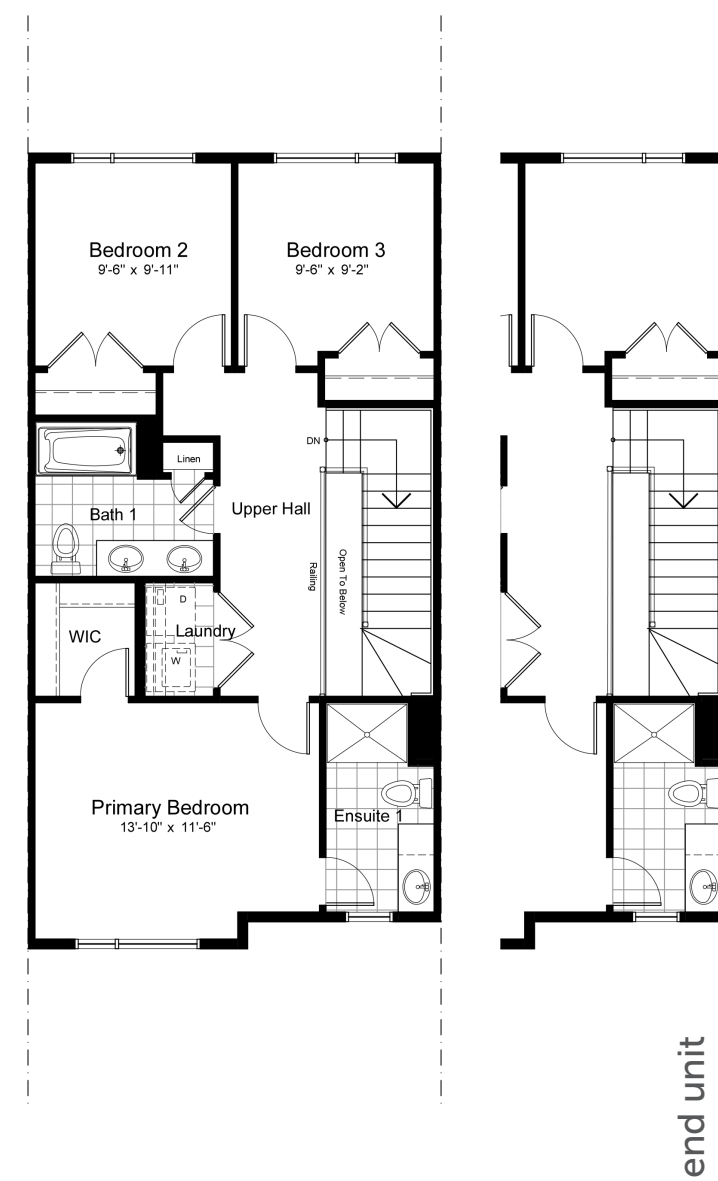

— THE EMERALD

3-STOREY TOWNHOMES

1920 SQ.FT.

3 BED + DEN

2.5 BATH

claridgehomes.com

THE EMERALD

1920 SQ.FT.

3 BED + DEN

2.5 BATH

3-STOREY TOWNHOMES

basement

ground

second

third