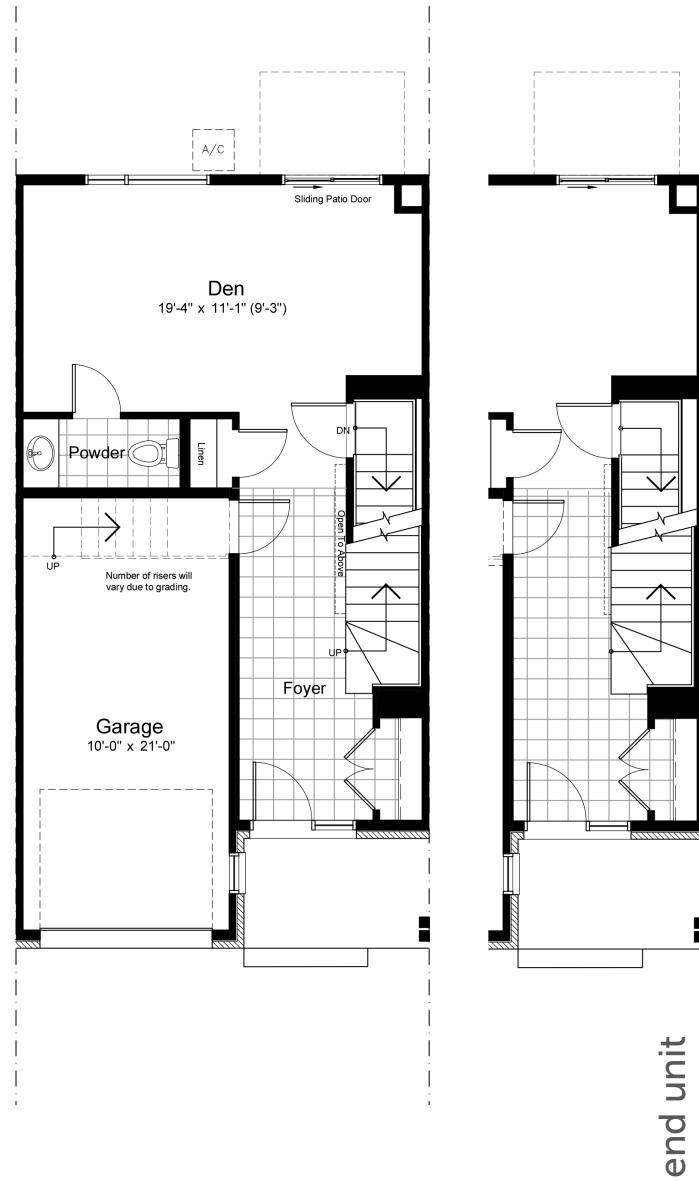

— THE EMERALD

3-STOREY TOWNHOMES

1920 SQ.FT.

3 BED + DEN

2.5 BATH

claridgehomes.com

THE EMERALD

1920 SQ.FT.

3 BED + DEN

2.5 BATH

3-STOREY TOWNHOMES

basement

ground

second

third