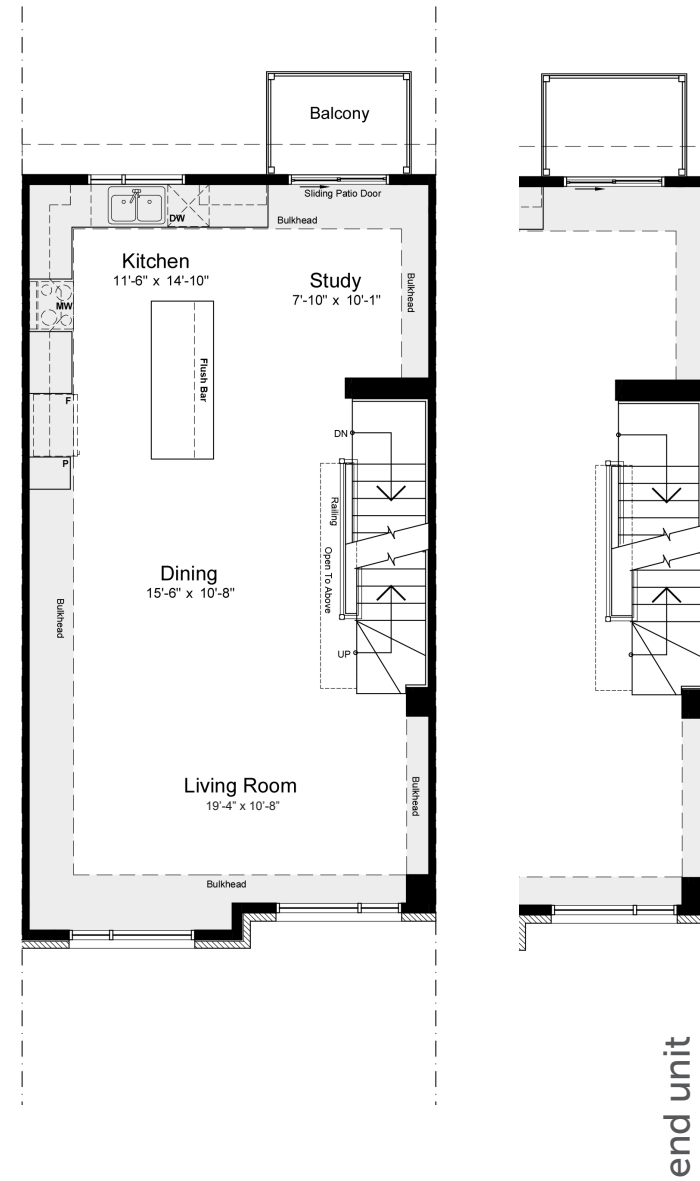

— THE EMERALD

3-STOREY TOWNHOMES

1920 SQ.FT.

3 BED + DEN

2.5 BATH

claridgehomes.com

THE EMERALD

1920 SQ.FT.

3 BED + DEN

2.5 BATH

3-STOREY TOWNHOMES

basement

ground

second

third