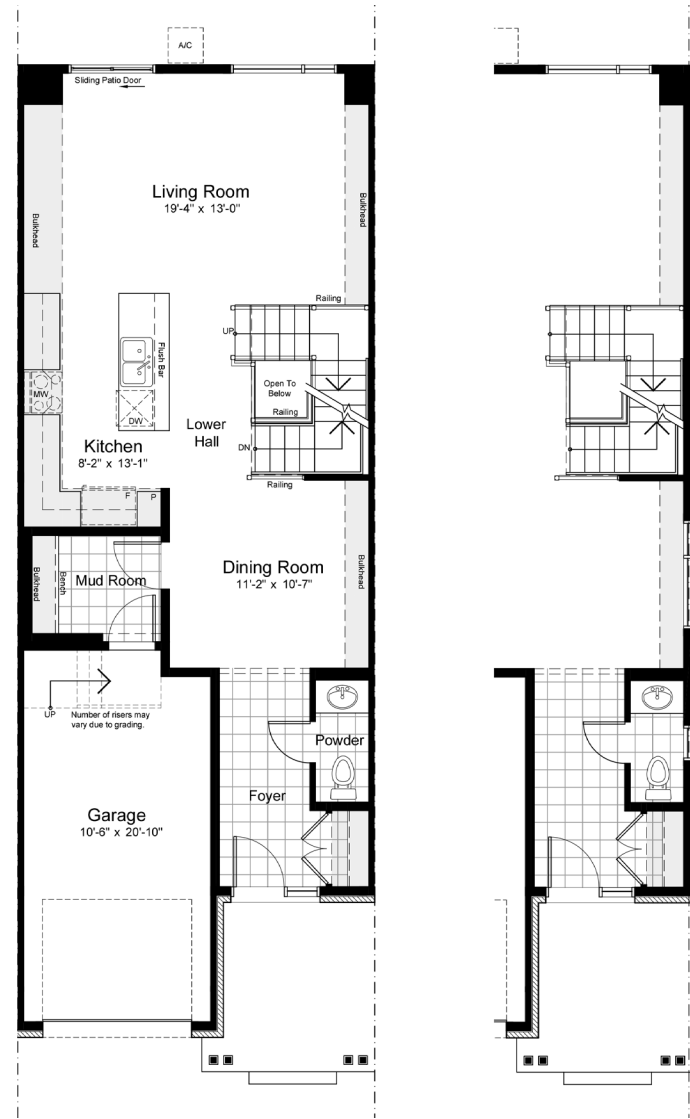

# — THE CEDAR 4

TOWNHOMES

2150 SQ.FT. 4 BED 2.5 BATH

INCLUDING 360 SQ.FT. FINISHED BASEMENT

[claridgehomes.com](http://claridgehomes.com)

# THE CEDAR 4

TOWNHOMES

2150 SQ.FT. 4 BED 2.5 BATH

INCLUDING 360 SQ.FT. FINISHED BASEMENT

end unit

basement

end unit

ground

end unit

second