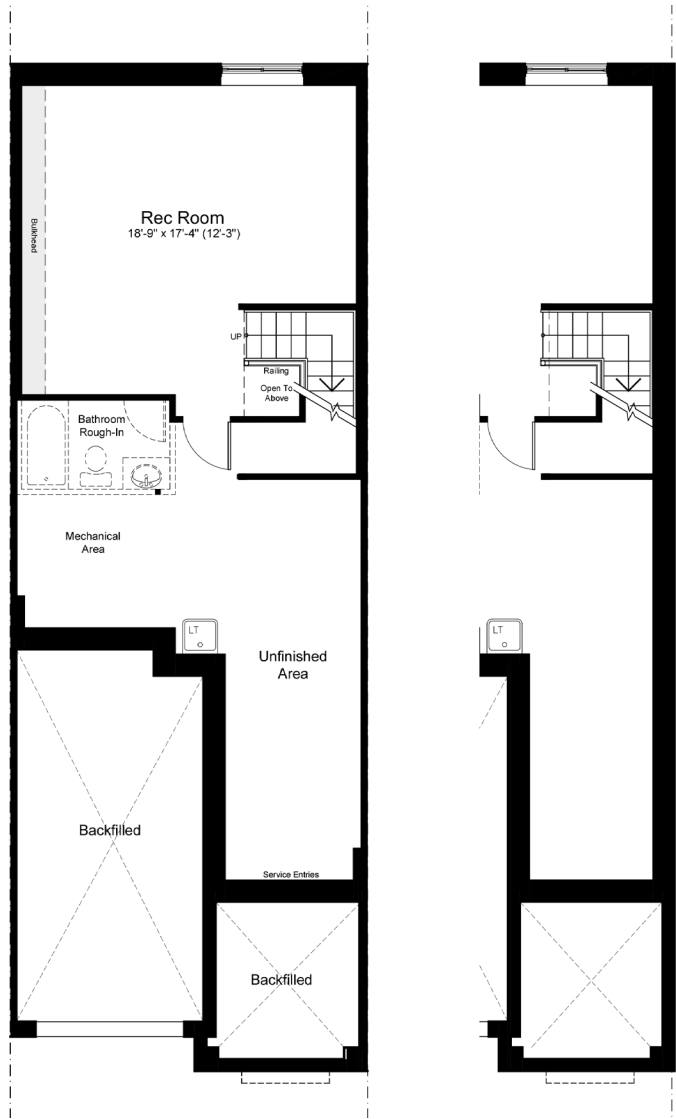

# — THE CEDAR 4

TOWNHOMES

2150 SQ.FT. 4 BED 2.5 BATH

INCLUDING 360 SQ.FT. FINISHED BASEMENT

[claridgehomes.com](http://claridgehomes.com)

# THE CEDAR 4

TOWNHOMES

2150 SQ.FT. 4 BED 2.5 BATH

INCLUDING 360 SQ.FT. FINISHED BASEMENT

end unit

basement

end unit

ground

end unit

second