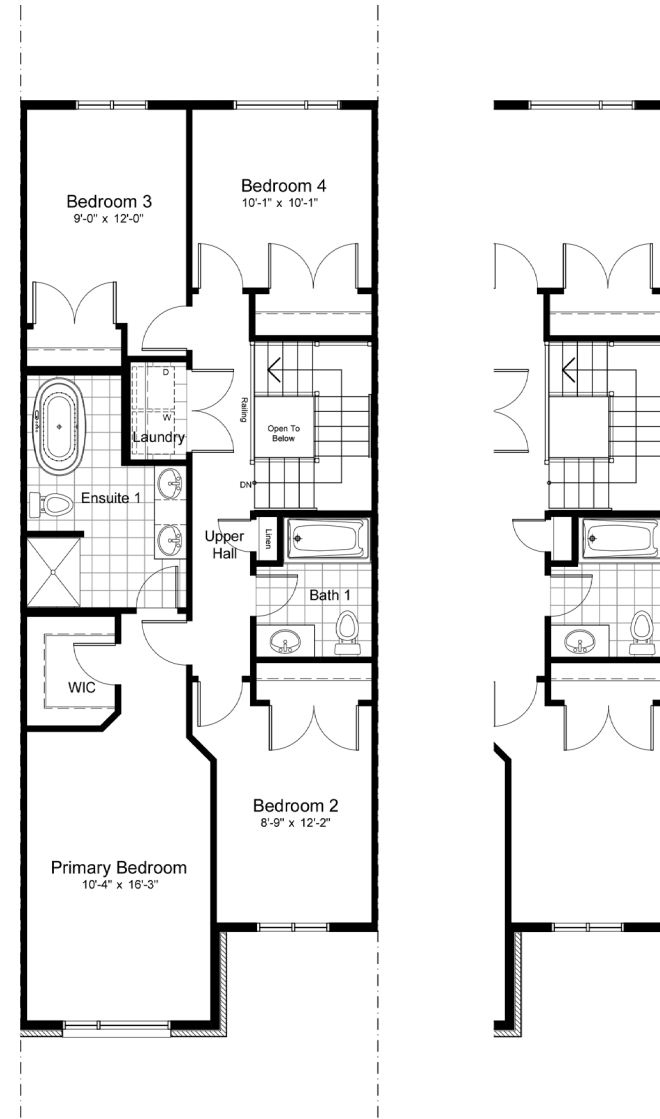

# — THE CEDAR 4

TOWNHOMES

2150 SQ.FT. 4 BED 2.5 BATH

INCLUDING 360 SQ.FT. FINISHED BASEMENT

[claridgehomes.com](http://claridgehomes.com)

# THE CEDAR 4

TOWNHOMES

2150 SQ.FT. 4 BED 2.5 BATH

INCLUDING 360 SQ.FT. FINISHED BASEMENT

end unit

basement

end unit

ground

end unit

second