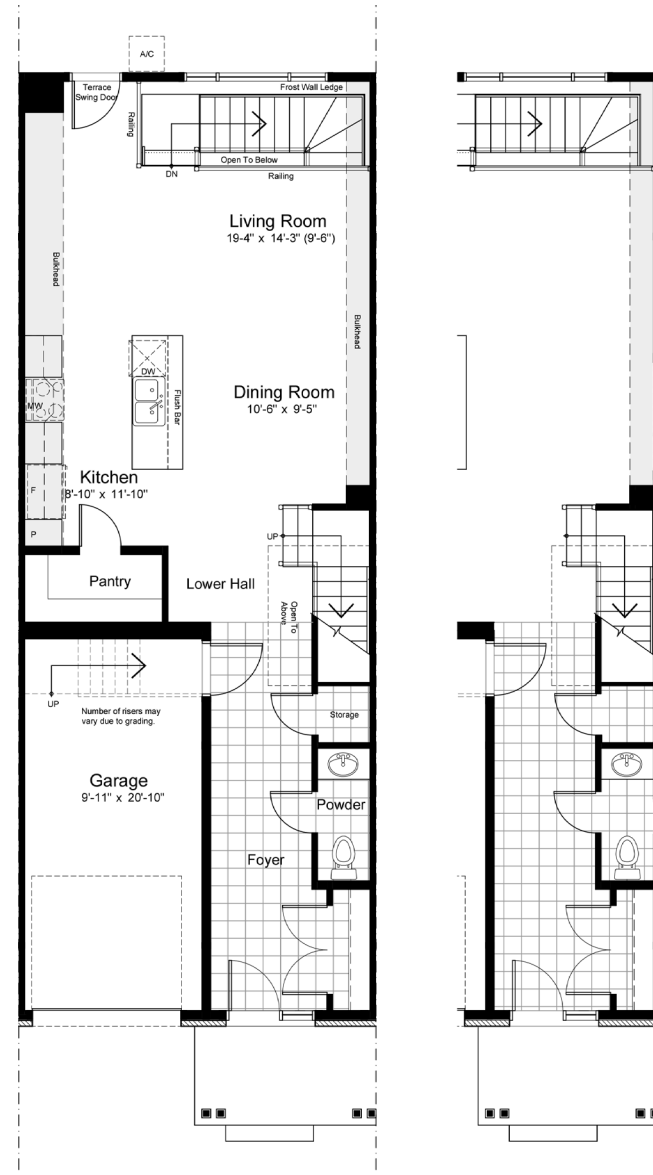

# — THE BIRCH

TOWNHOMES

2060 SQ.FT. 3 BED 2.5 BATH

INCLUDING 355 SQ.FT. FINISHED BASEMENT

[claridgehomes.com](https://claridgehomes.com)

# THE BIRCH

TOWNHOMES

2060 SQ.FT. 3 BED 2.5 BATH

INCLUDING 355 SQ.FT. FINISHED BASEMENT

end unit

basement

end unit

ground

end unit

second