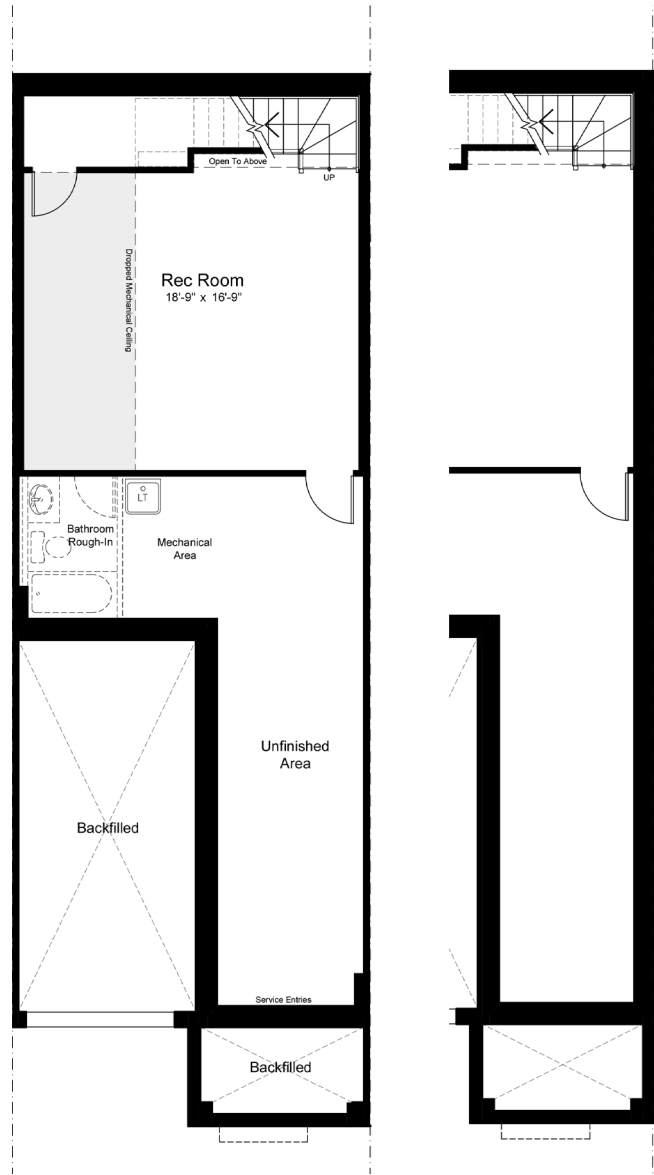

# — THE BIRCH

TOWNHOMES

2060 SQ.FT. 3 BED 2.5 BATH

INCLUDING 355 SQ.FT. FINISHED BASEMENT

[claridgehomes.com](https://claridgehomes.com)

# THE BIRCH

TOWNHOMES

2060 SQ.FT. 3 BED 2.5 BATH

INCLUDING 355 SQ.FT. FINISHED BASEMENT

end unit

basement

end unit

ground

end unit

second