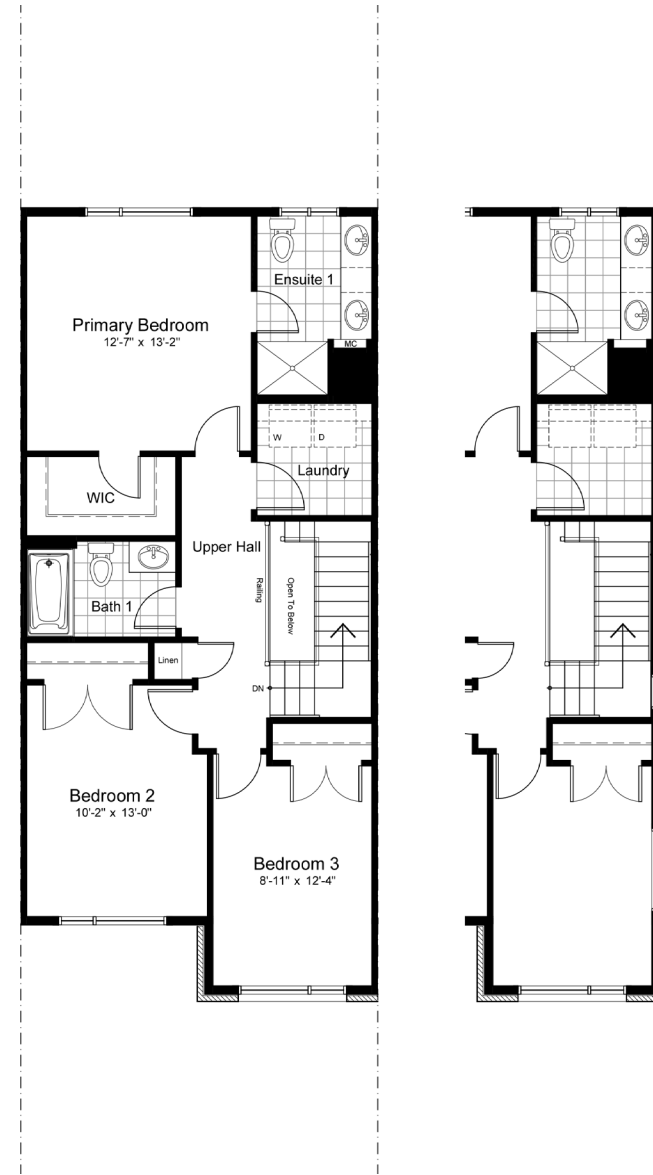

# — THE BIRCH

TOWNHOMES

2060 SQ.FT. 3 BED 2.5 BATH

INCLUDING 355 SQ.FT. FINISHED BASEMENT

[claridgehomes.com](https://claridgehomes.com)

# THE BIRCH

TOWNHOMES

2060 SQ.FT. 3 BED 2.5 BATH

INCLUDING 355 SQ.FT. FINISHED BASEMENT

end unit

basement

end unit

ground

end unit

second