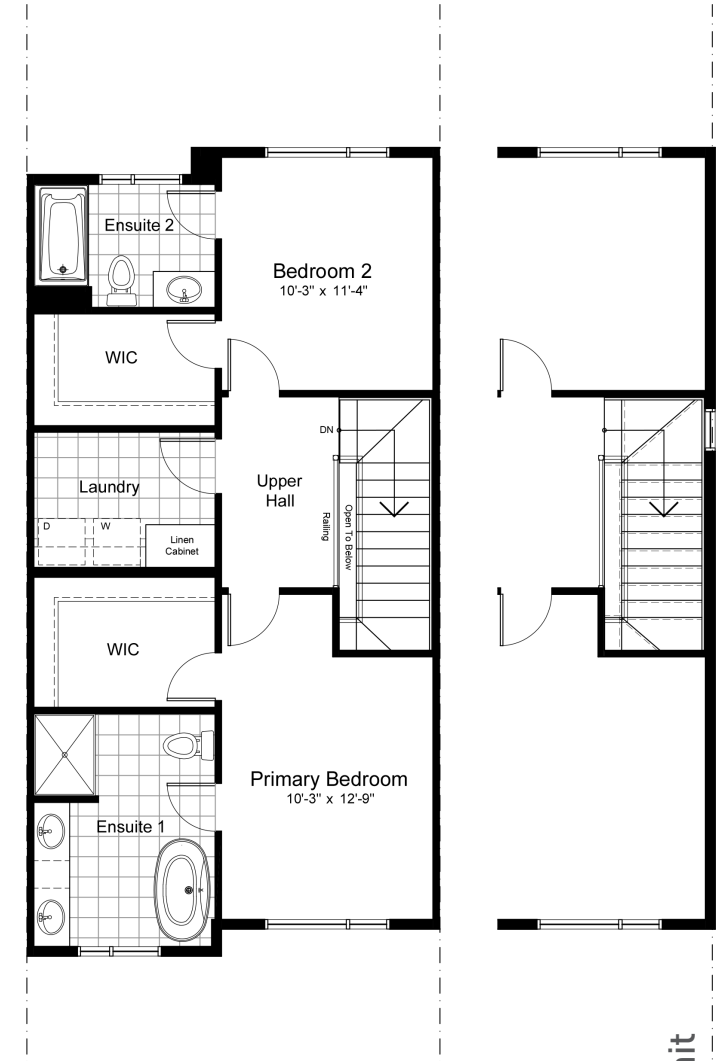

— THE AMETHYST

3-STOREY TOWNHOMES

1975 SQ.FT. 3 BED 3 BATH

claridgehomes.com

THE AMETHYST

1975 SQ.FT.

3 BED

3 BATH

3-STOREY TOWNHOMES

end unit

basement

end unit

ground

end unit

second

end unit

third