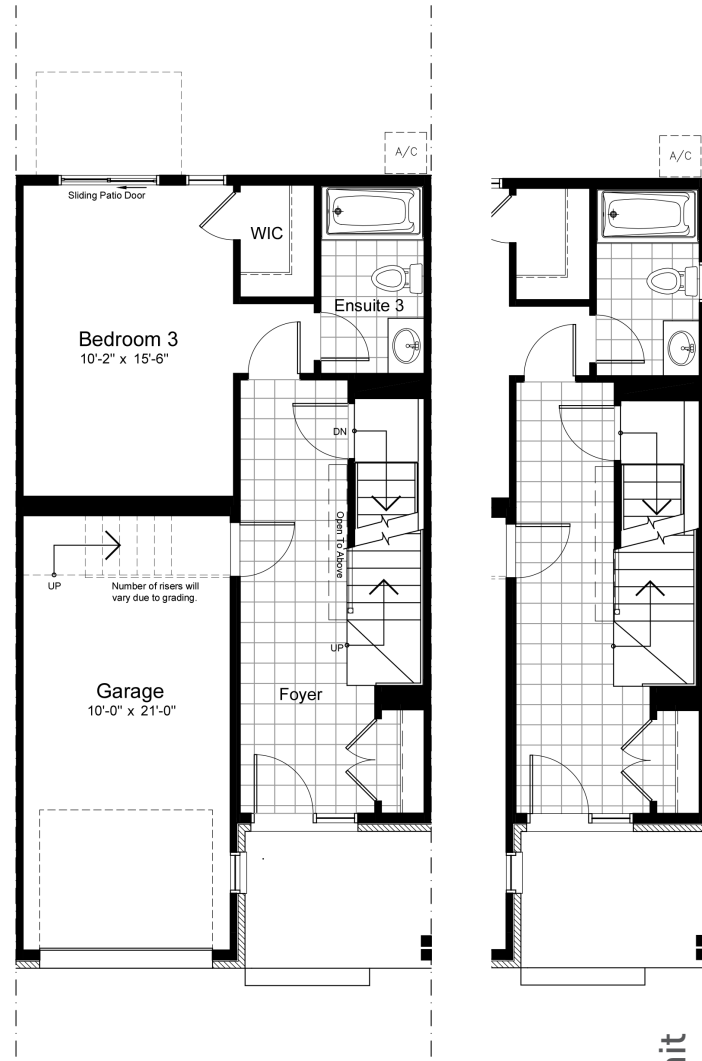

— THE AMETHYST

3-STOREY TOWNHOMES

1975 SQ.FT. 3 BED 3 BATH

claridgehomes.com

THE AMETHYST

1975 SQ.FT.

3 BED

3 BATH

3-STOREY TOWNHOMES

end unit

basement

end unit

ground

end unit

second

end unit

third