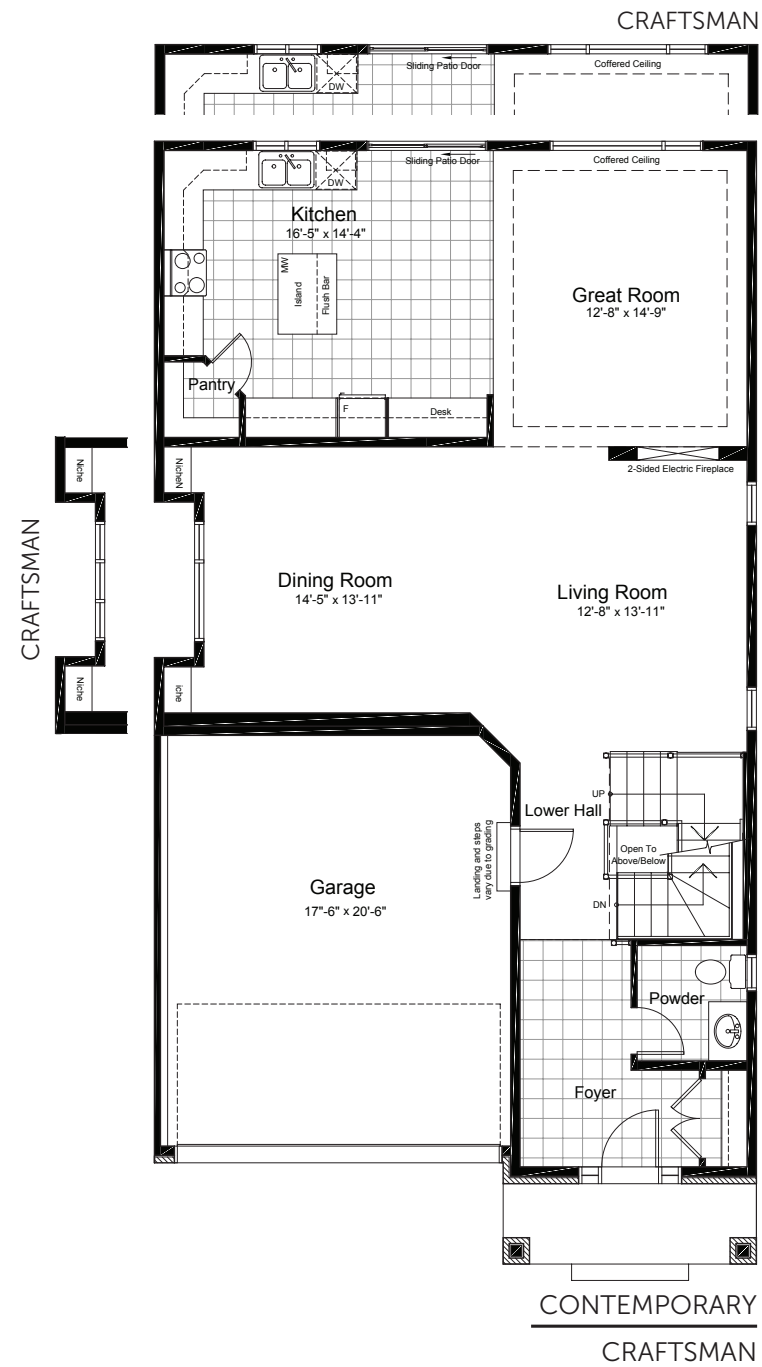

OPTIONAL BASEMENT UPGRADES

+880 SQ.FT. FINISHED BASEMENT

FINISHED
REC ROOM

FINISHED
REC ROOM + BEDROOM

claridgehomes.com

KILLARNEY

37' LOT SINGLE FAMILY HOMES

CONTEMPORARY

CRAFTSMAN

2795 SQ.FT. 4 BED 2.5 BATH

KILLARNEY

37' LOT SINGLE FAMILY HOMES

2795 SQ.FT. 4 BED 2.5 BATH

ground

second

basement