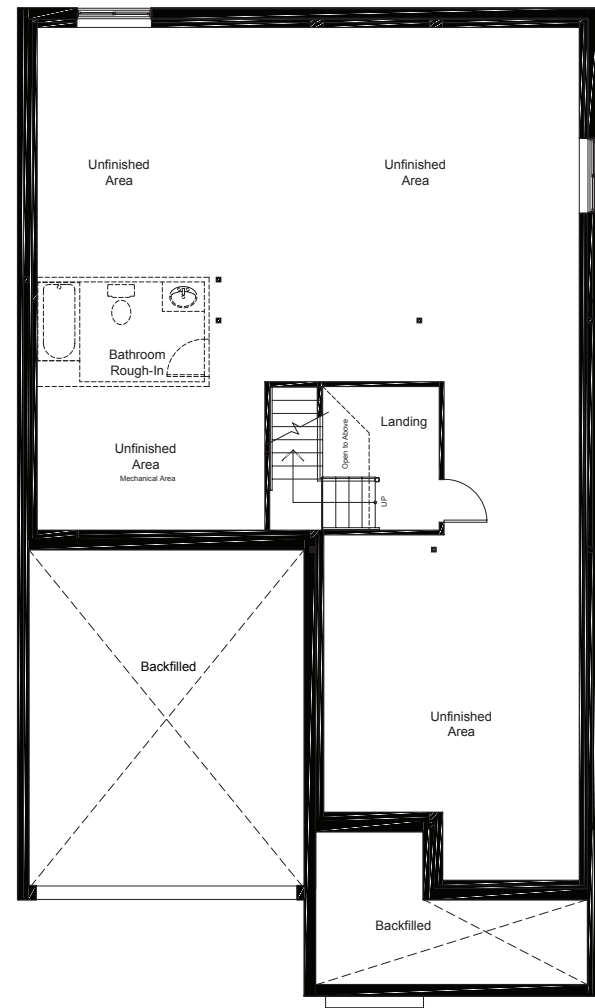

OPTIONAL BASEMENT UPGRADES

+785 SQ.FT.
FINISHED REC ROOM

FINISHED
REC ROOM

+1000 SQ.FT.
FINISHED REC ROOM + BEDROOM

FINISHED
REC ROOM + BEDROOM

claridgehomes.com

FINCA CORTESIN WITH LOFT

45' LOT SINGLE FAMILY BUNGALOW

CONTEMPORARY

CRAFTSMAN

2295 SQ.FT.

3 BED

3 BATH

FINCA CORTESIN WITH LOFT

2295 SQ.FT.

3 BED

3 BATH

45' LOT SINGLE FAMILY BUNGALOW

basement

ground

loft

sunken entry ground

sunken entry basement