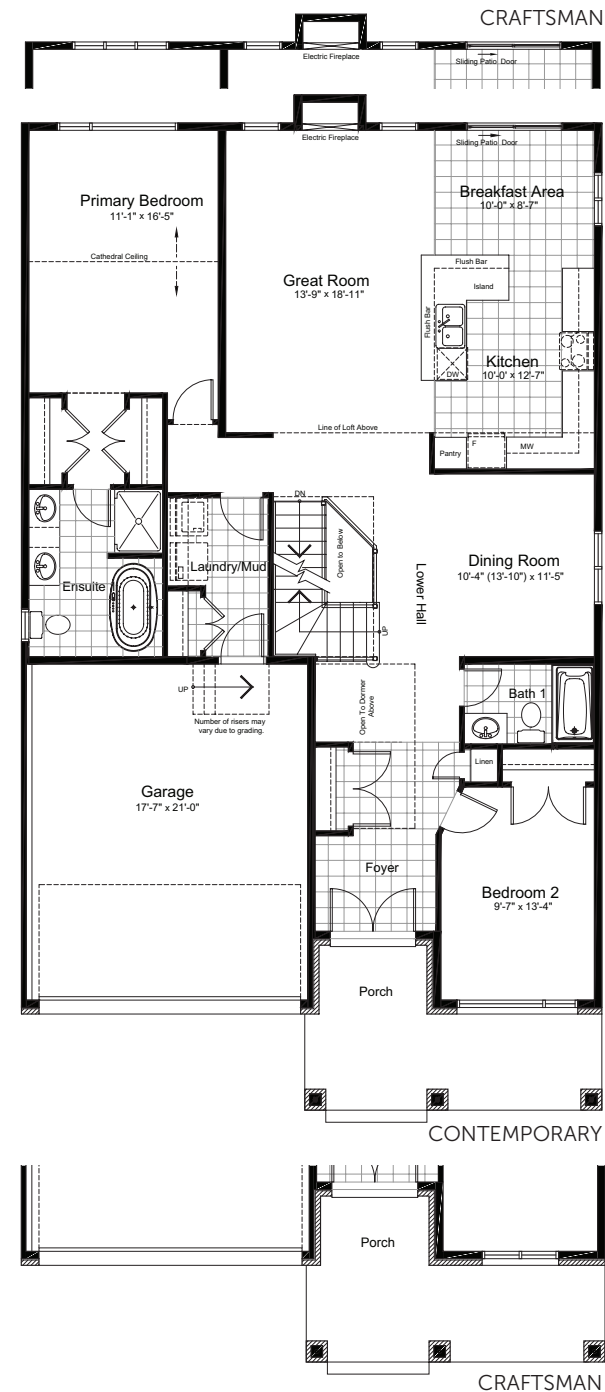

OPTIONAL BASEMENT UPGRADES

+785 SQ.FT.
FINISHED REC ROOM

FINISHED
REC ROOM

+1000 SQ.FT.
FINISHED REC ROOM + BEDROOM

FINISHED
REC ROOM + BEDROOM

claridgehomes.com

FINCA CORTESIN WITH LOFT

45' LOT SINGLE FAMILY BUNGALOW

CONTEMPORARY

CRAFTSMAN

2295 SQ.FT.

3 BED

3 BATH

FINCA CORTESIN WITH LOFT

2295 SQ.FT.

3 BED

3 BATH

45' LOT SINGLE FAMILY BUNGALOW

basement

ground

loft

sunken entry ground

sunken entry basement