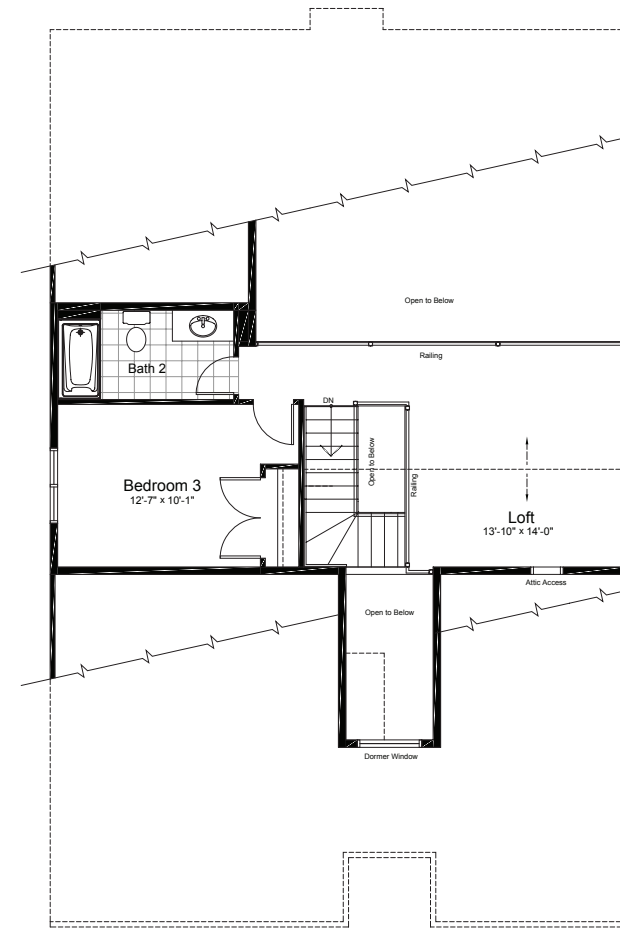

OPTIONAL BASEMENT UPGRADES

+785 SQ.FT.
FINISHED REC ROOM

FINISHED
REC ROOM

+1000 SQ.FT.
FINISHED REC ROOM + BEDROOM

FINISHED
REC ROOM + BEDROOM

claridgehomes.com

FINCA CORTESIN WITH LOFT

45' LOT SINGLE FAMILY BUNGALOW

CONTEMPORARY

CRAFTSMAN

2295 SQ.FT.

3 BED

3 BATH

FINCA CORTESIN WITH LOFT

2295 SQ.FT.

3 BED

3 BATH

45' LOT SINGLE FAMILY BUNGALOW

basement

ground

loft

sunken entry ground

sunken entry basement