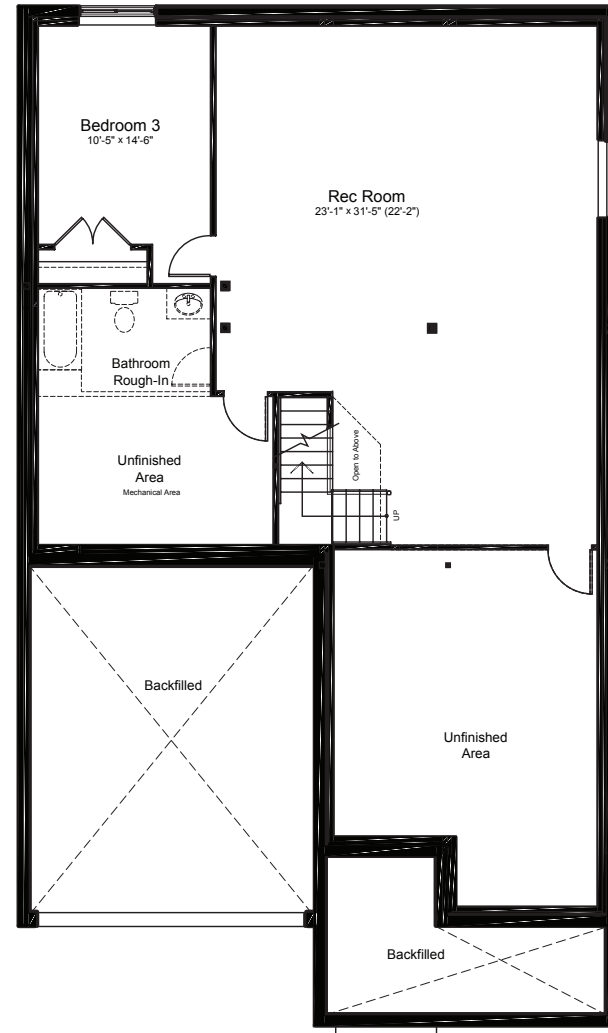

OPTIONAL BASEMENT UPGRADES

+785 SQ.FT.
FINISHED REC ROOM

FINISHED
REC ROOM

+1000 SQ.FT.
FINISHED REC ROOM + BEDROOM

FINISHED
REC ROOM + BEDROOM

claridgehomes.com

FINCA CORTESIN WITH LOFT

45' LOT SINGLE FAMILY BUNGALOW

CONTEMPORARY

CRAFTSMAN

2295 SQ.FT.

3 BED

3 BATH

FINCA CORTESIN WITH LOFT

2295 SQ.FT.

3 BED

3 BATH

45' LOT SINGLE FAMILY BUNGALOW

basement

ground

loft

sunken entry ground

sunken entry basement