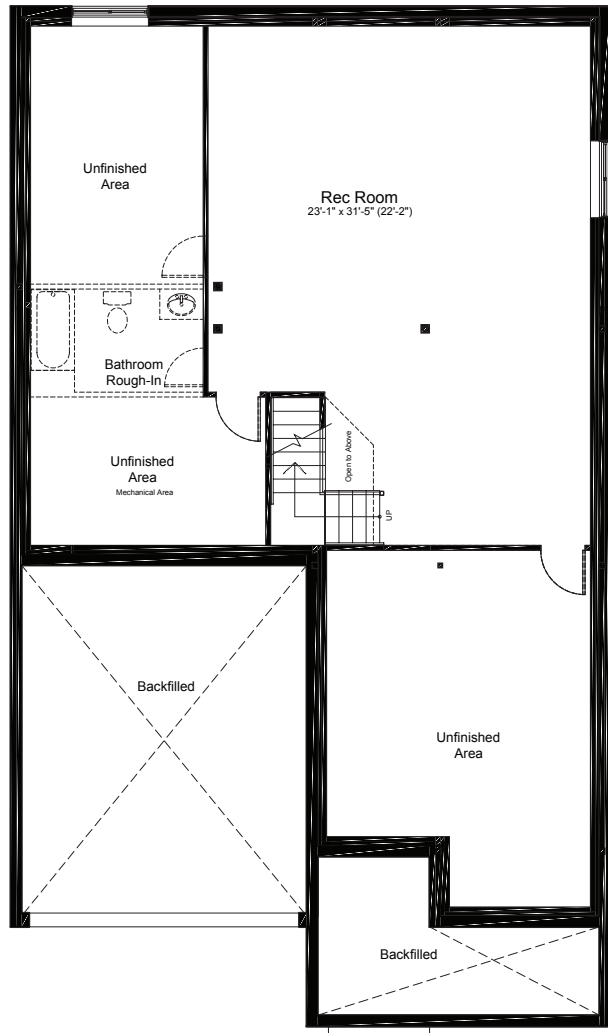

OPTIONAL BASEMENT UPGRADES

+785 SQ.FT.
FINISHED REC ROOM

FINISHED
REC ROOM

+1000 SQ.FT.
FINISHED REC ROOM + BEDROOM

FINISHED
REC ROOM + BEDROOM

claridgehomes.com

FINCA CORTESIN WITH LOFT

45' LOT SINGLE FAMILY BUNGALOW

CONTEMPORARY

CRAFTSMAN

2295 SQ.FT.

3 BED

3 BATH

FINCA CORTESIN WITH LOFT

2295 SQ.FT.

3 BED

3 BATH

45' LOT SINGLE FAMILY BUNGALOW

basement

ground

loft

sunken entry ground

sunken entry basement