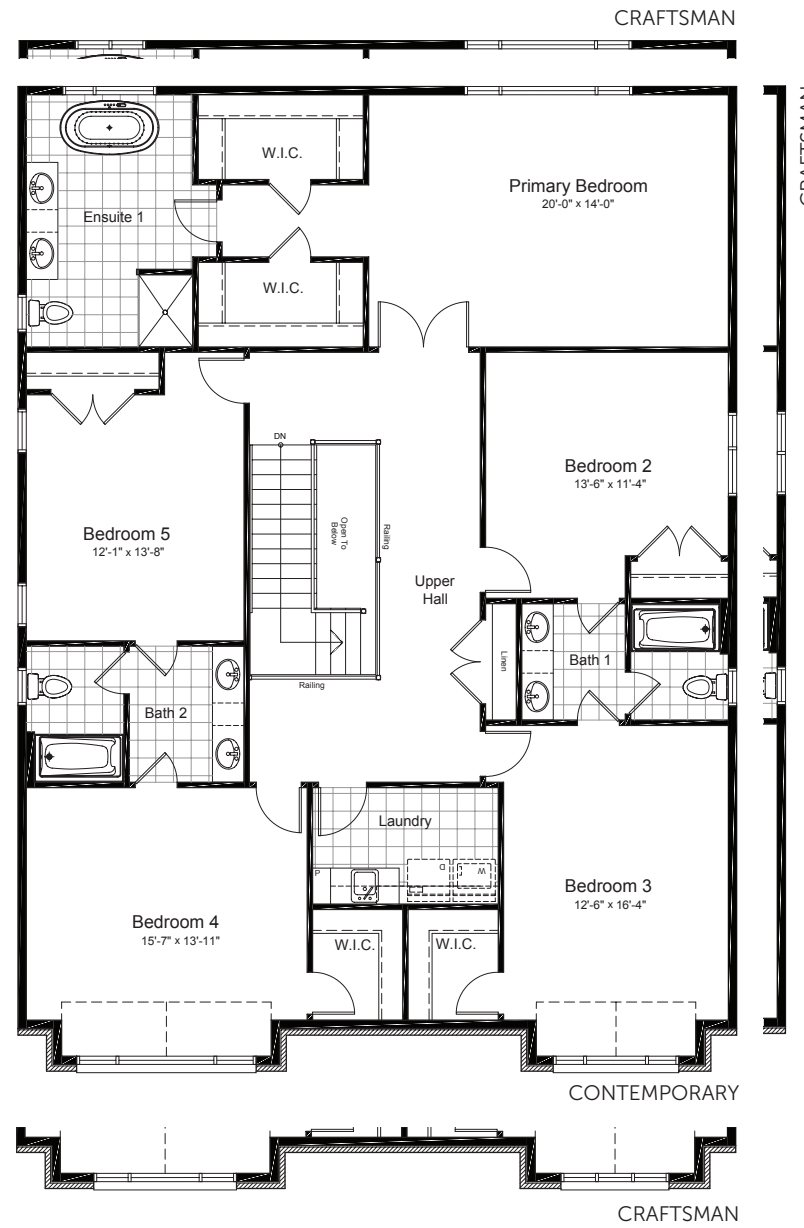

# OPTIONAL BASEMENT UPGRADES

+705 SQ.FT.  
FINISHED REC ROOM

FINISHED  
REC ROOM

+890 SQ.FT.  
FINISHED REC ROOM + BEDROOM

FINISHED  
REC ROOM + BEDROOM

claridgehomes.com

# ST FRANCIS

50' LOT SINGLE FAMILY HOMES

CONTEMPORARY

CRAFTSMAN

3975 SQ.FT.

6 BED

4 BATH

# ST FRANCIS

50' LOT SINGLE FAMILY HOMES

3975 SQ.FT. 6 BED 4 BATH

ground

second

basement