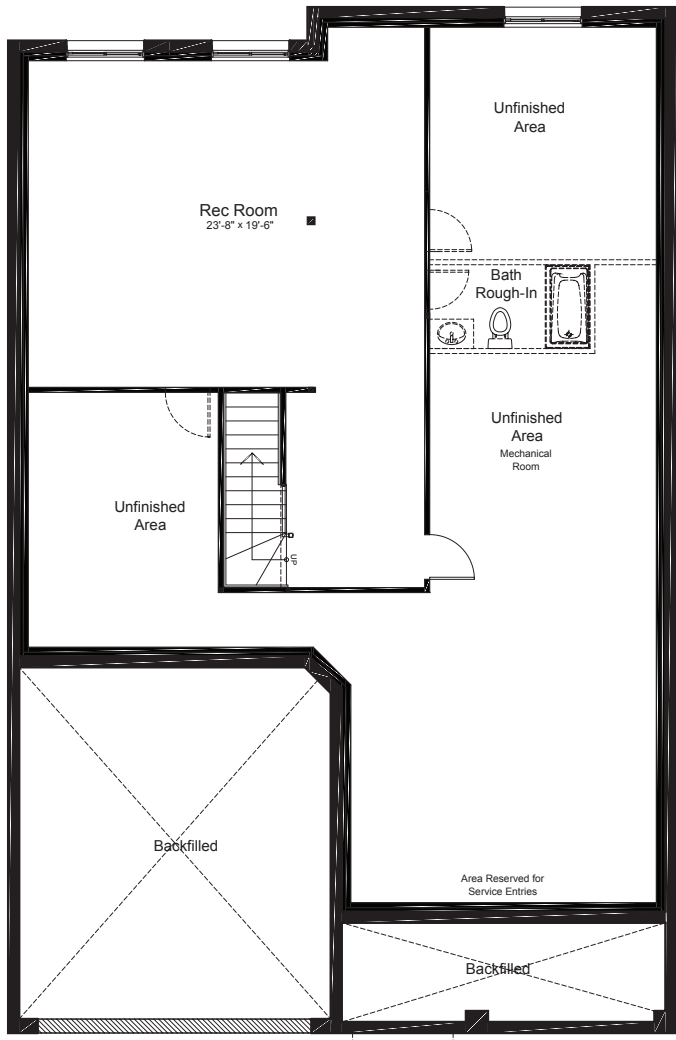

# OPTIONAL BASEMENT UPGRADES

+705 SQ.FT.  
FINISHED REC ROOM

FINISHED  
REC ROOM

+890 SQ.FT.  
FINISHED REC ROOM + BEDROOM

FINISHED  
REC ROOM + BEDROOM

claridgehomes.com

# ST FRANCIS

50' LOT SINGLE FAMILY HOMES

CONTEMPORARY

CRAFTSMAN

3975 SQ.FT.

6 BED

4 BATH

# ST FRANCIS

50' LOT SINGLE FAMILY HOMES

3975 SQ.FT. 6 BED 4 BATH

ground

second

basement