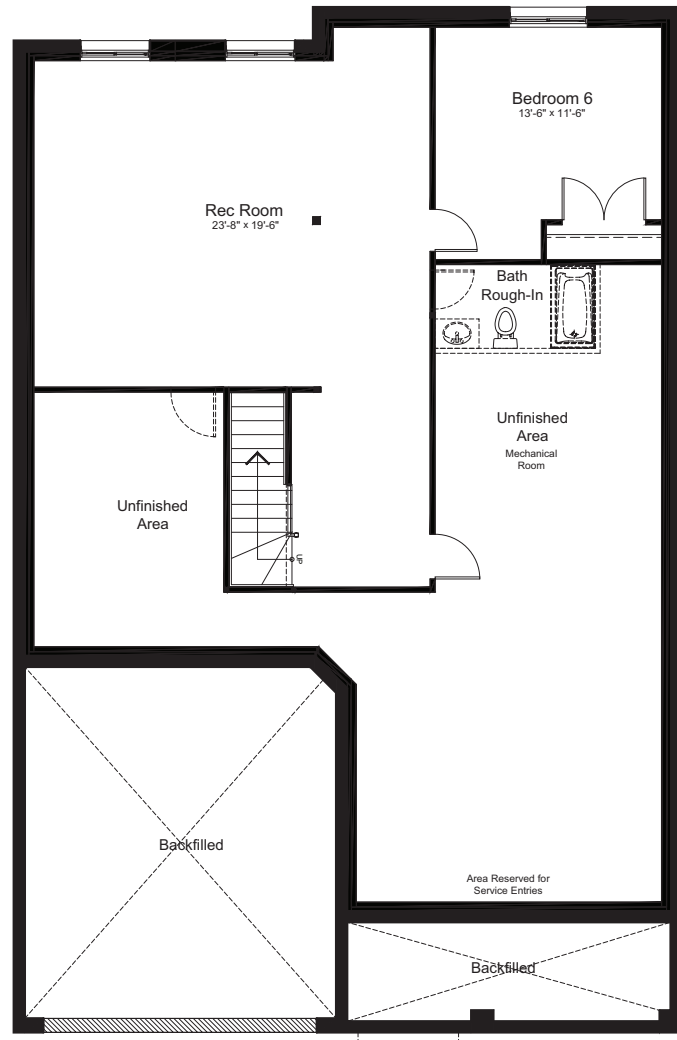

# OPTIONAL BASEMENT UPGRADES

+705 SQ.FT.  
FINISHED REC ROOM

FINISHED  
REC ROOM

+890 SQ.FT.  
FINISHED REC ROOM + BEDROOM

FINISHED  
REC ROOM + BEDROOM

claridgehomes.com

# ST FRANCIS

50' LOT SINGLE FAMILY HOMES

CONTEMPORARY

CRAFTSMAN

3975 SQ.FT.

6 BED

4 BATH

# ST FRANCIS

50' LOT SINGLE FAMILY HOMES

3975 SQ.FT. 6 BED 4 BATH

ground

second

basement