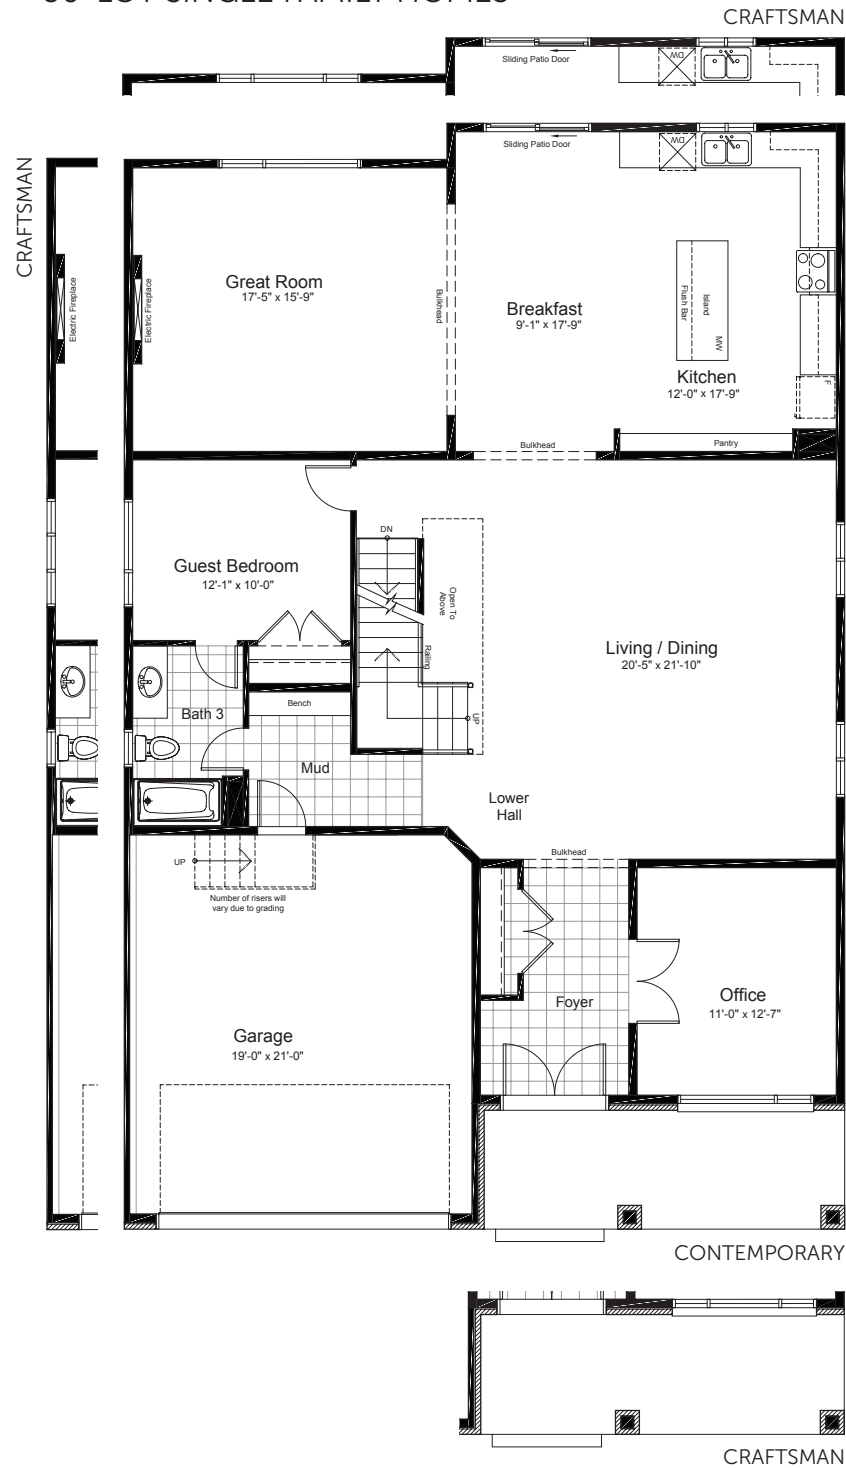

# OPTIONAL BASEMENT UPGRADES

+705 SQ.FT.  
FINISHED REC ROOM

FINISHED  
REC ROOM

+890 SQ.FT.  
FINISHED REC ROOM + BEDROOM

FINISHED  
REC ROOM + BEDROOM

claridgehomes.com

# ST FRANCIS

50' LOT SINGLE FAMILY HOMES

CONTEMPORARY

CRAFTSMAN

3975 SQ.FT.

6 BED

4 BATH

# ST FRANCIS

50' LOT SINGLE FAMILY HOMES

3975 SQ.FT. 6 BED 4 BATH

ground

second

basement