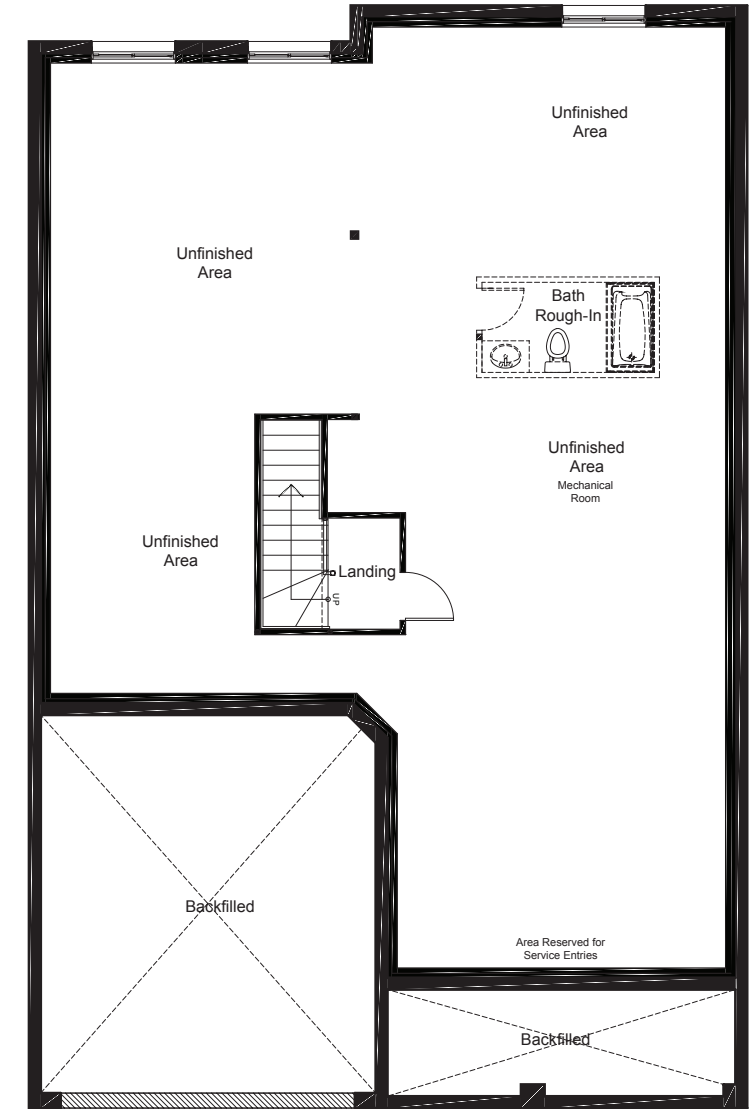

# OPTIONAL BASEMENT UPGRADES

+705 SQ.FT.  
FINISHED REC ROOM

FINISHED  
REC ROOM

+890 SQ.FT.  
FINISHED REC ROOM + BEDROOM

FINISHED  
REC ROOM + BEDROOM

claridgehomes.com

# ST FRANCIS

50' LOT SINGLE FAMILY HOMES

CONTEMPORARY

CRAFTSMAN

3975 SQ.FT.

6 BED

4 BATH

# ST FRANCIS

50' LOT SINGLE FAMILY HOMES

3975 SQ.FT. 6 BED 4 BATH

ground

second

basement