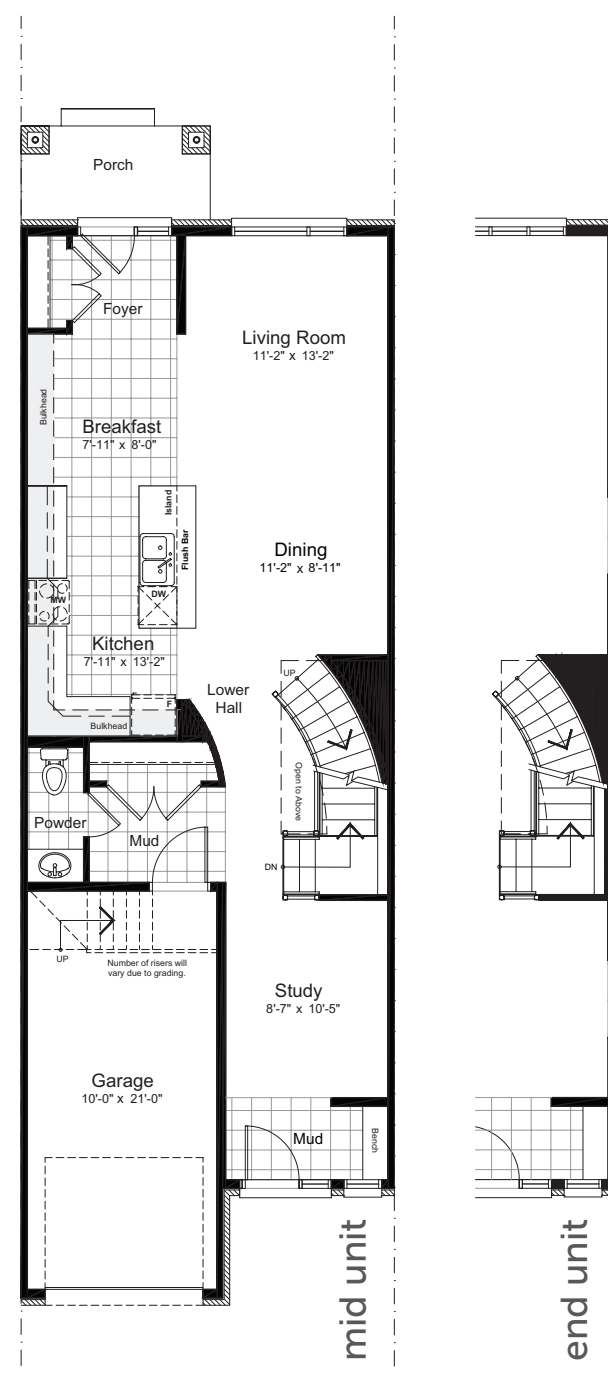

MILANO

REAR-LANE TOWNHOME

2370 SQ.FT. 3 BED 2.5 BATH

INCLUDES 550 SQ.FT. FINISHED BASEMENT

claridgehomes.com

MILANO

REAR-LANE TOWNHOME

2370 SQ.FT. 3 BED 2.5 BATH

INCLUDES 550 SQ.FT. FINISHED BASEMENT

basement

ground

second