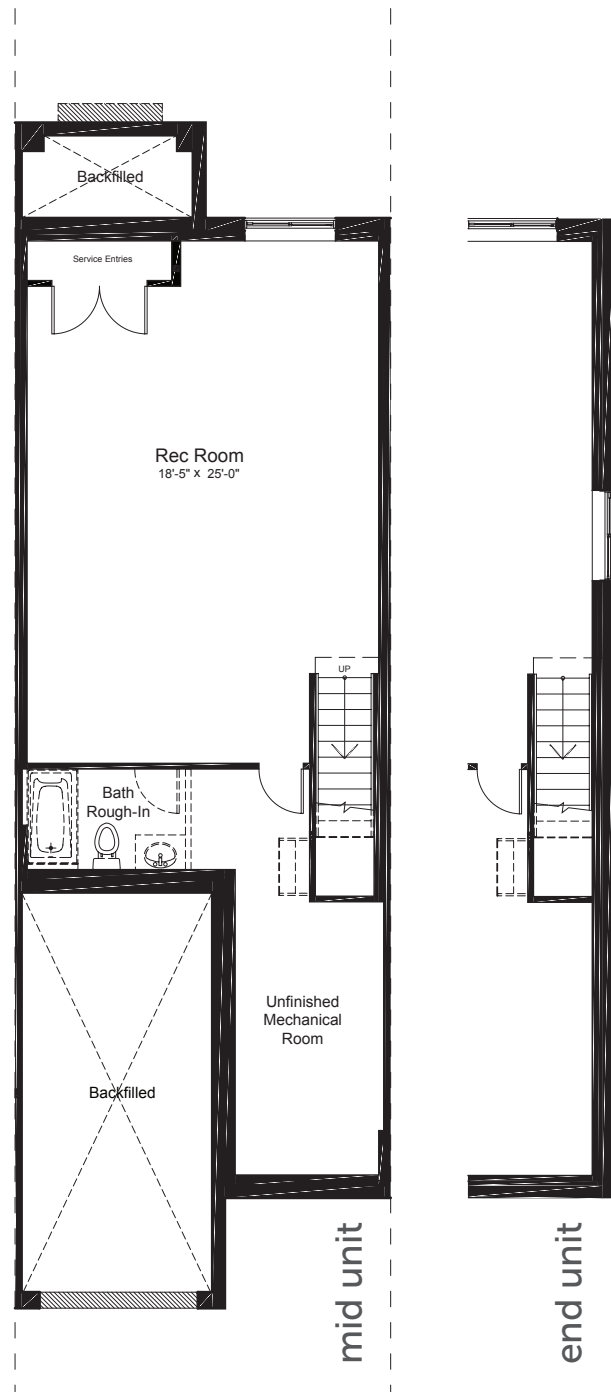

MILANO

REAR-LANE TOWNHOME

2370 SQ.FT. 3 BED 2.5 BATH

INCLUDES 550 SQ.FT. FINISHED BASEMENT

claridgehomes.com

MILANO

REAR-LANE TOWNHOME

2370 SQ.FT. 3 BED 2.5 BATH

INCLUDES 550 SQ.FT. FINISHED BASEMENT

basement

ground

second