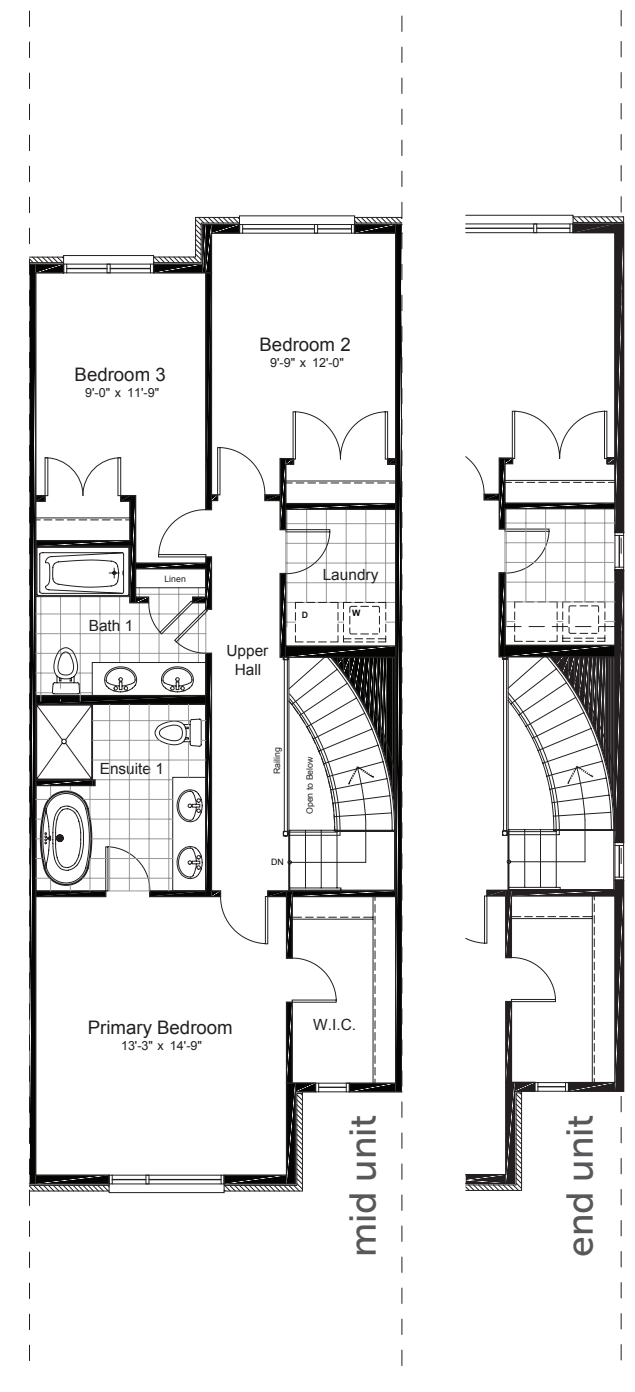

MILANO

REAR-LANE TOWNHOME

2370 SQ.FT. 3 BED 2.5 BATH

INCLUDES 550 SQ.FT. FINISHED BASEMENT

claridgehomes.com

MILANO

REAR-LANE TOWNHOME

2370 SQ.FT. 3 BED 2.5 BATH

INCLUDES 550 SQ.FT. FINISHED BASEMENT

basement

ground

second