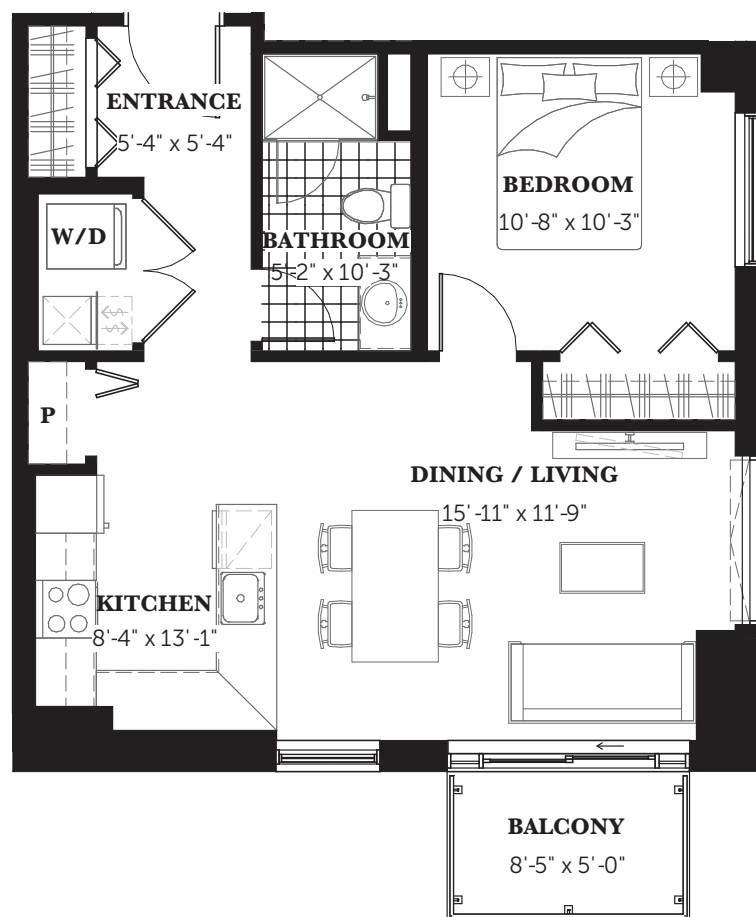

CLARIDGE

THE FORTUNE ♦ 670 Sq.Ft.

ROYALE

1 Bedroom ♦ 1 Bathroom

LUXURY CONDOS

4th—15th Floor

DISCLAIMER All sizes and specifications are approximate and are subject to change without notice. Actual square footage may vary from that stated hereon. Balcony and terrace square footage is approximate and may vary depending on floor level, location and other factors, and is subject to change without notice. Furniture not included. E.& O.E. Issued: November 2020