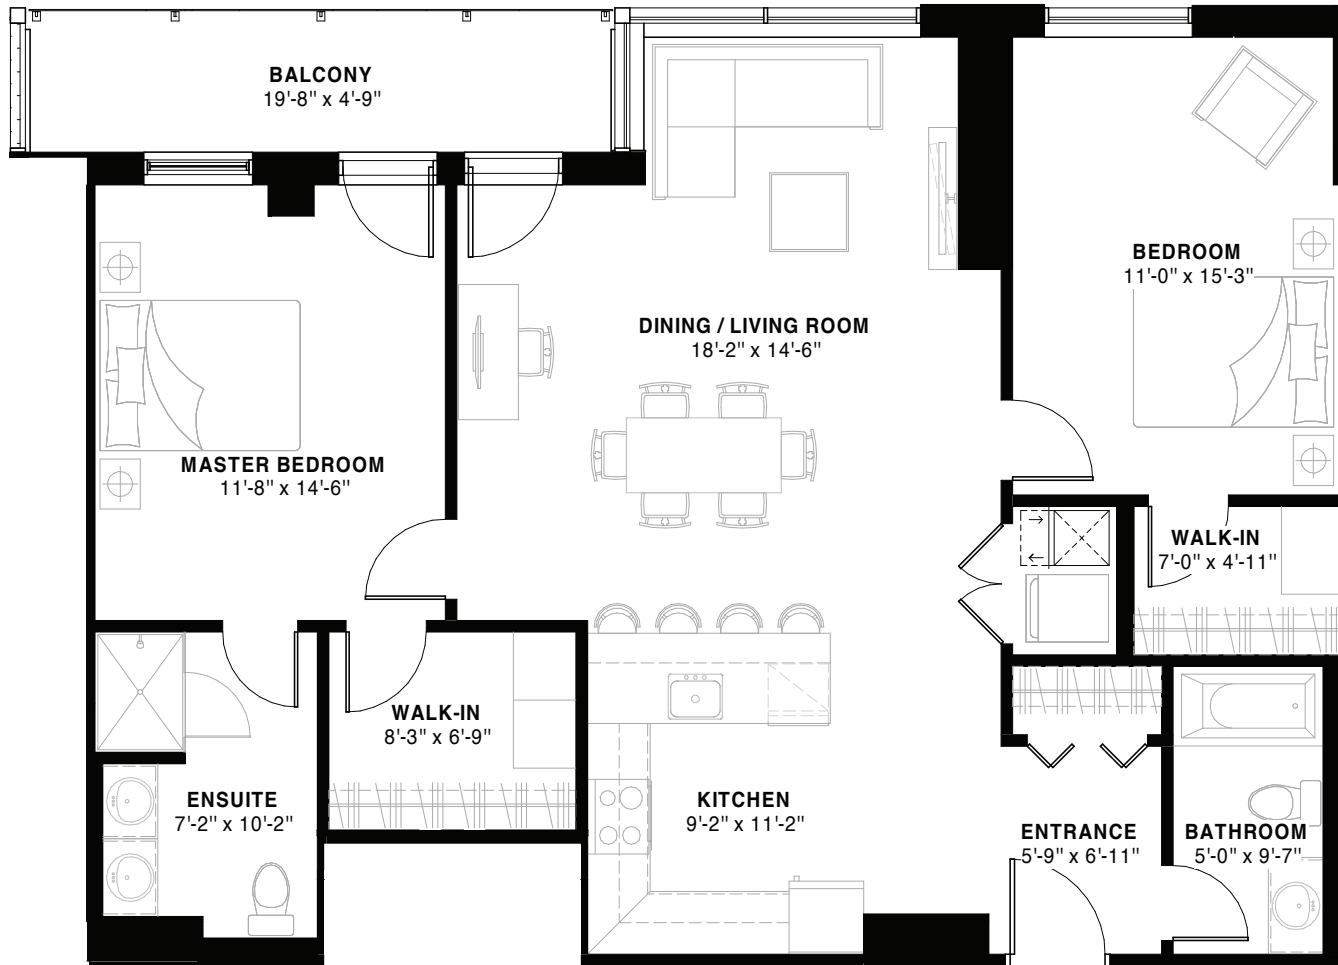

HALO ♦ 1245 Sq.Ft.

CLARIDGE  
MCCN

2 Bedrooms ♦ 2 Bathrooms

**DISCLAIMER** All sizes and specifications are approximate and are subject to change without notice. Actual square footage may vary from that stated hereon. Balcony and terrace square footage is approximate and may vary depending on floor level, location and other factors, and is subject to change without notice. Furniture not included. E.& O.E. Issued: October 2024