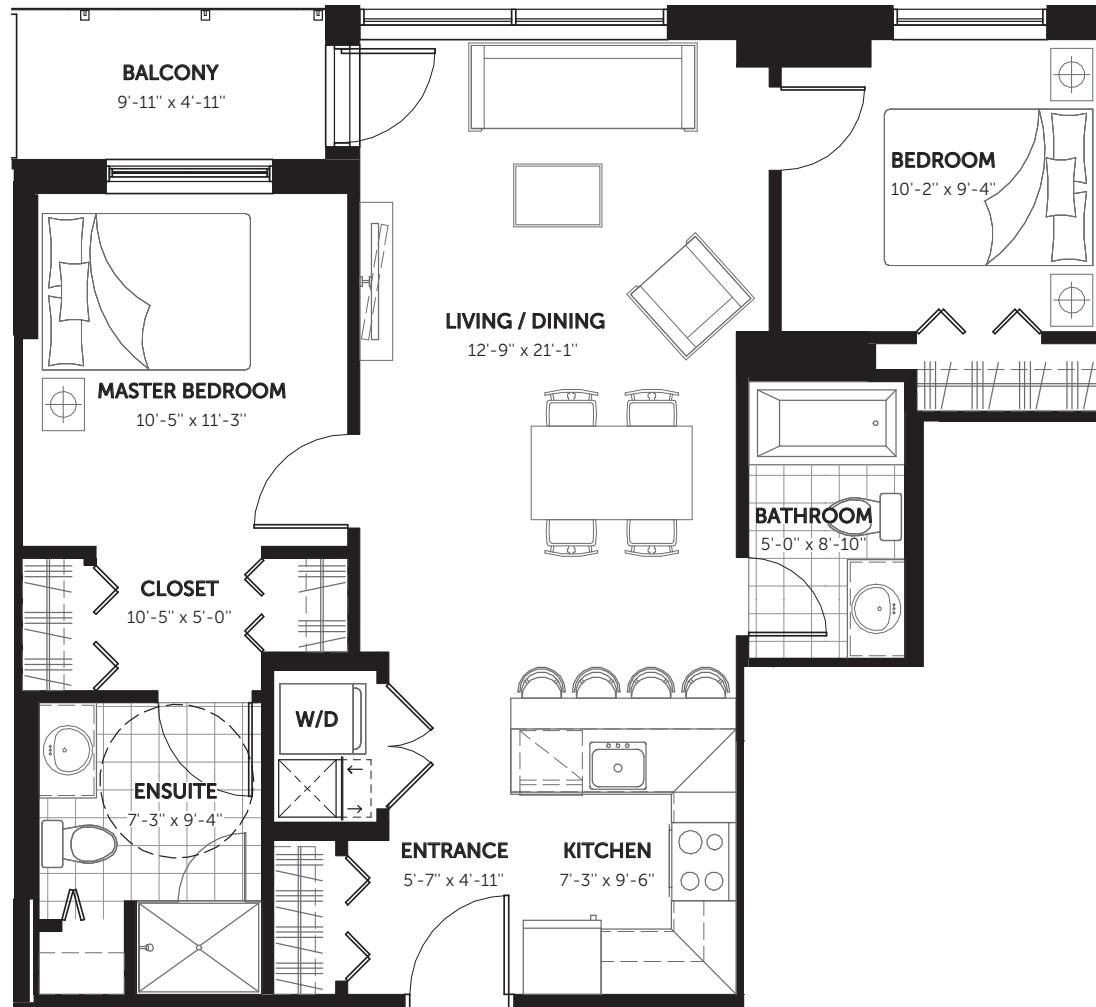

EQUINOX ♦ 910 Sq.Ft.

CLARIDGE
MOON

2 Bedrooms ♦ 2 Bathrooms

Barrier-Free Unit

DISCLAIMER All sizes and specifications are approximate and are subject to change without notice. Actual square footage may vary from that stated herein. Balcony and terrace square footage is approximate and may vary depending on floor level, location and other factors, and is subject to change without notice. Furniture not included. E.& O.E. Issued: February 2021