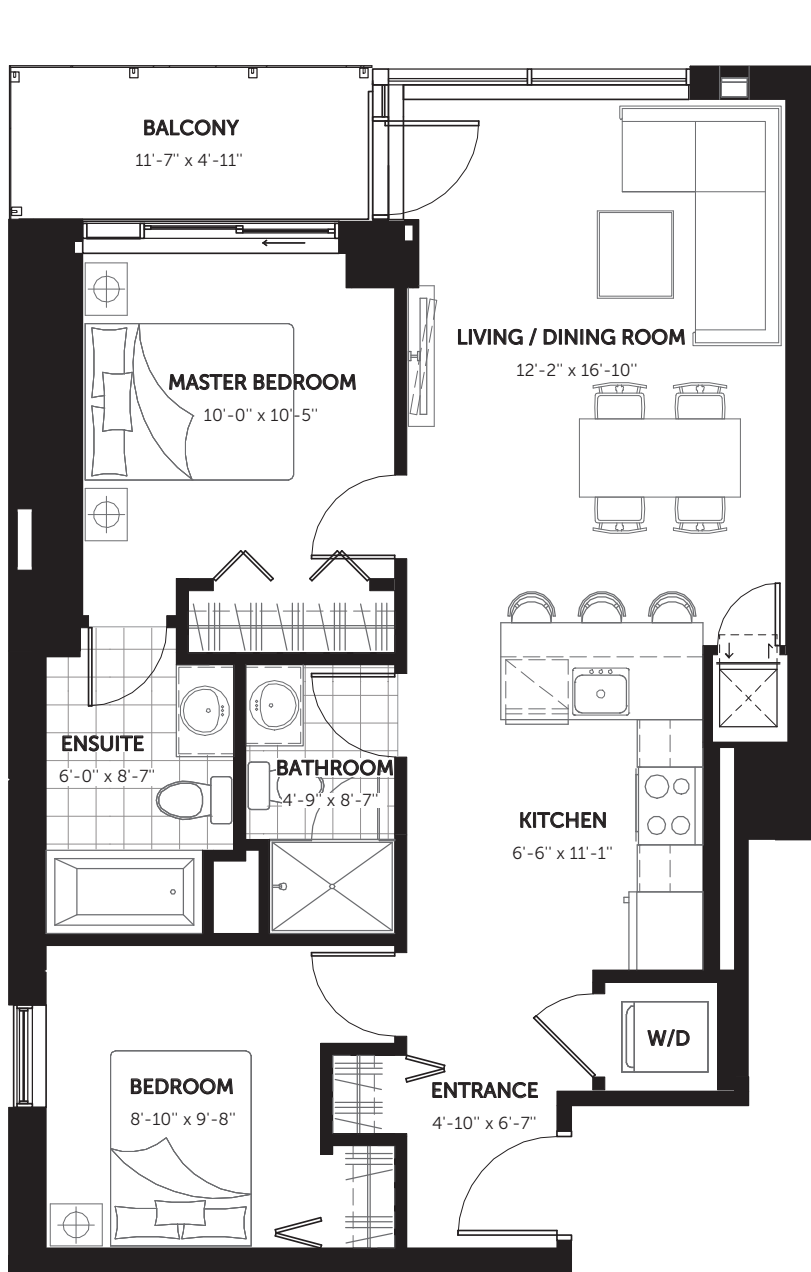

ATLAS ♦ 875 Sq.Ft.

CLARIDGE  
MOON

2 Bedrooms ♦ 2 Bathrooms

3<sup>rd</sup> — 25<sup>th</sup> Floor

2<sup>nd</sup> Floor

2<sup>nd</sup> — 25<sup>th</sup> Floor

**DISCLAIMER** All sizes and specifications are approximate and are subject to change without notice. Actual square footage may vary from that stated hereon. Balcony and terrace square footage is approximate and may vary depending on floor level, location and other factors, and is subject to change without notice. Furniture not included. E.& O.E. Issued: February 2021