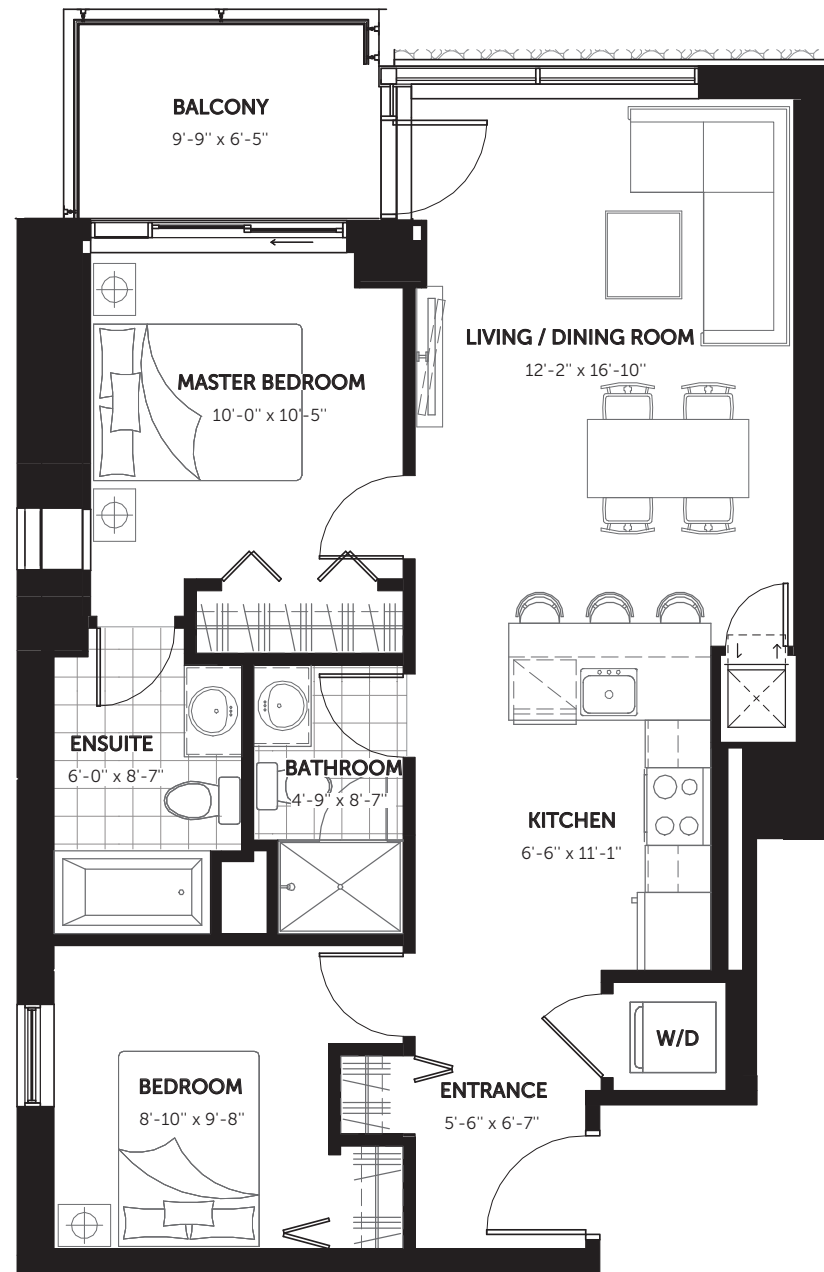

ATLAS ♦ 875 Sq.Ft.

CLARIDGE  
MOON

2 Bedrooms ♦ 2 Bathrooms

3<sup>rd</sup> — 25<sup>th</sup> Floor

2<sup>nd</sup> Floor

2<sup>nd</sup> — 25<sup>th</sup> Floor

**DISCLAIMER** All sizes and specifications are approximate and are subject to change without notice. Actual square footage may vary from that stated hereon. Balcony and terrace square footage is approximate and may vary depending on floor level, location and other factors, and is subject to change without notice. Furniture not included. E.& O.E. Issued: February 2021