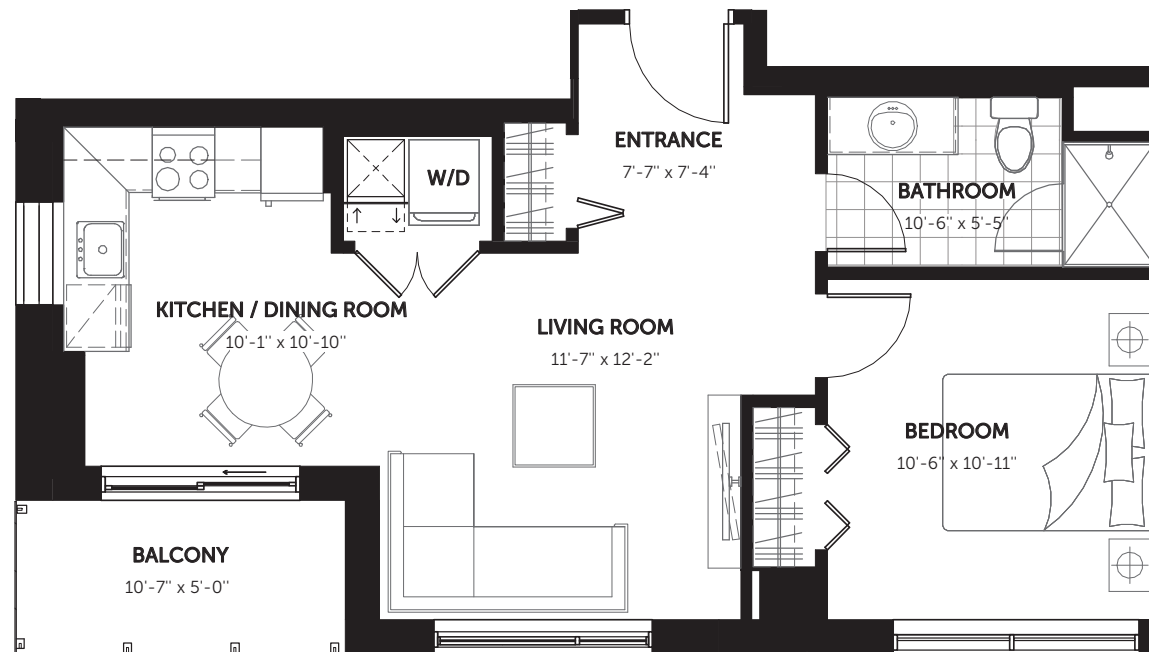

V E S T A ♦ 640 Sq.Ft.

CLARIDGE  
**MCCN**

1 Bedroom ♦ 1 Bathroom

**DISCLAIMER** All sizes and specifications are approximate and are subject to change without notice. Actual square footage may vary from that stated hereon. Balcony and terrace square footage is approximate and may vary depending on floor level, location and other factors, and is subject to change without notice. Furniture not included. E.& O.E. Issued: February 2021