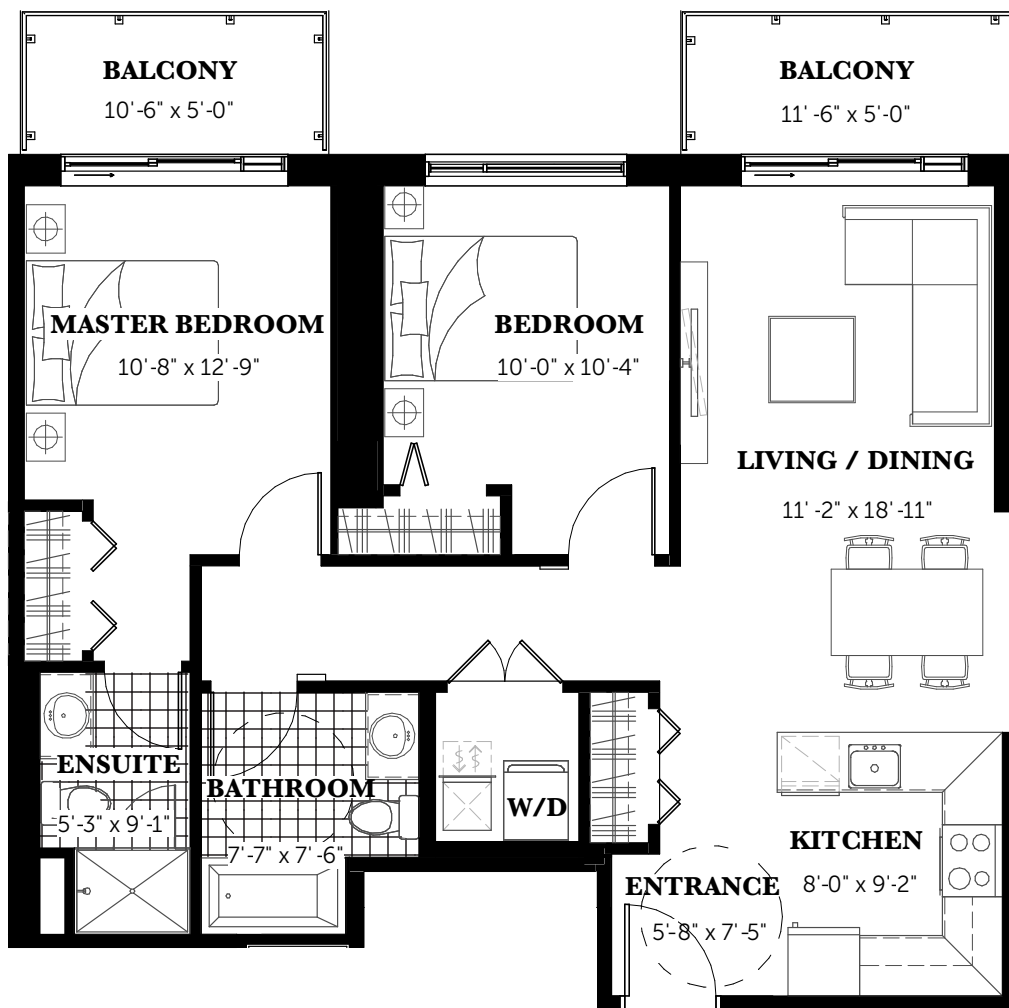

CLARIDGE

ROYALE

LUXURY CONDOS

THE ELEGANCE ♦ 975 Sq.Ft.

2 Bedrooms ♦ 2 Bathrooms
Barrier-Free Unit

16th—19th Floor

DISCLAIMER All sizes and specifications are approximate and are subject to change without notice. Actual square footage may vary from that stated hereon. Balcony and terrace square footage is approximate and may vary depending on floor level, location and other factors, and is subject to change without notice. Furniture not included. E.& O.E. Issued: November 2020