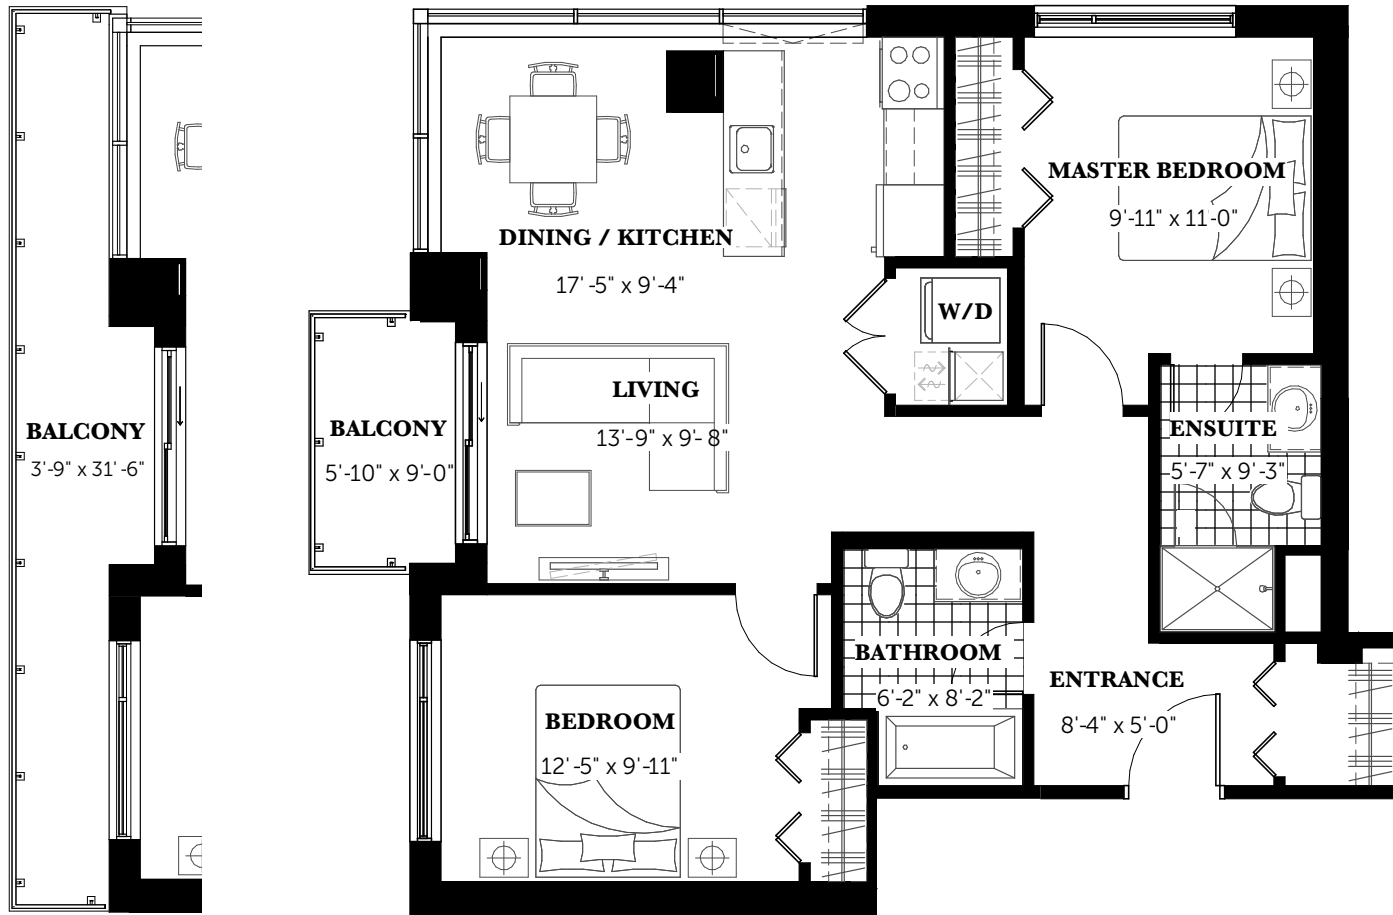

CLARIDGE

THE LAVISH ♦ 950 Sq.Ft.

ROYALE

2 Bedrooms ♦ 2 Bathrooms

LUXURY CONDOS

25<sup>th</sup>—26<sup>th</sup> Floor →

22<sup>nd</sup> Floor

23<sup>rd</sup>—24<sup>th</sup> Floor

22<sup>nd</sup> Floor

23<sup>rd</sup>—26<sup>th</sup> Floor

**DISCLAIMER** All sizes and specifications are approximate and are subject to change without notice. Actual square footage may vary from that stated herein. Balcony and terrace square footage is approximate and may vary depending on floor level, location and other factors, and is subject to change without notice. Furniture not included. E.& O.E. Issued: November 2020