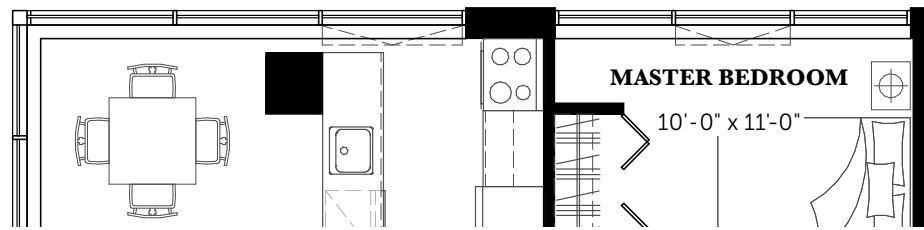

CLARIDGE

THE LAVISH ♦ 950 Sq.Ft.

ROYALE

2 Bedrooms ♦ 2 Bathrooms

LUXURY CONDOS

25<sup>th</sup>—26<sup>th</sup> Floor →

22<sup>nd</sup> Floor

23<sup>rd</sup>—24<sup>th</sup> Floor

22<sup>nd</sup> Floor

23<sup>rd</sup>—26<sup>th</sup> Floor

**DISCLAIMER** All sizes and specifications are approximate and are subject to change without notice. Actual square footage may vary from that stated herein. Balcony and terrace square footage is approximate and may vary depending on floor level, location and other factors, and is subject to change without notice. Furniture not included. E.& O.E. Issued: November 2020